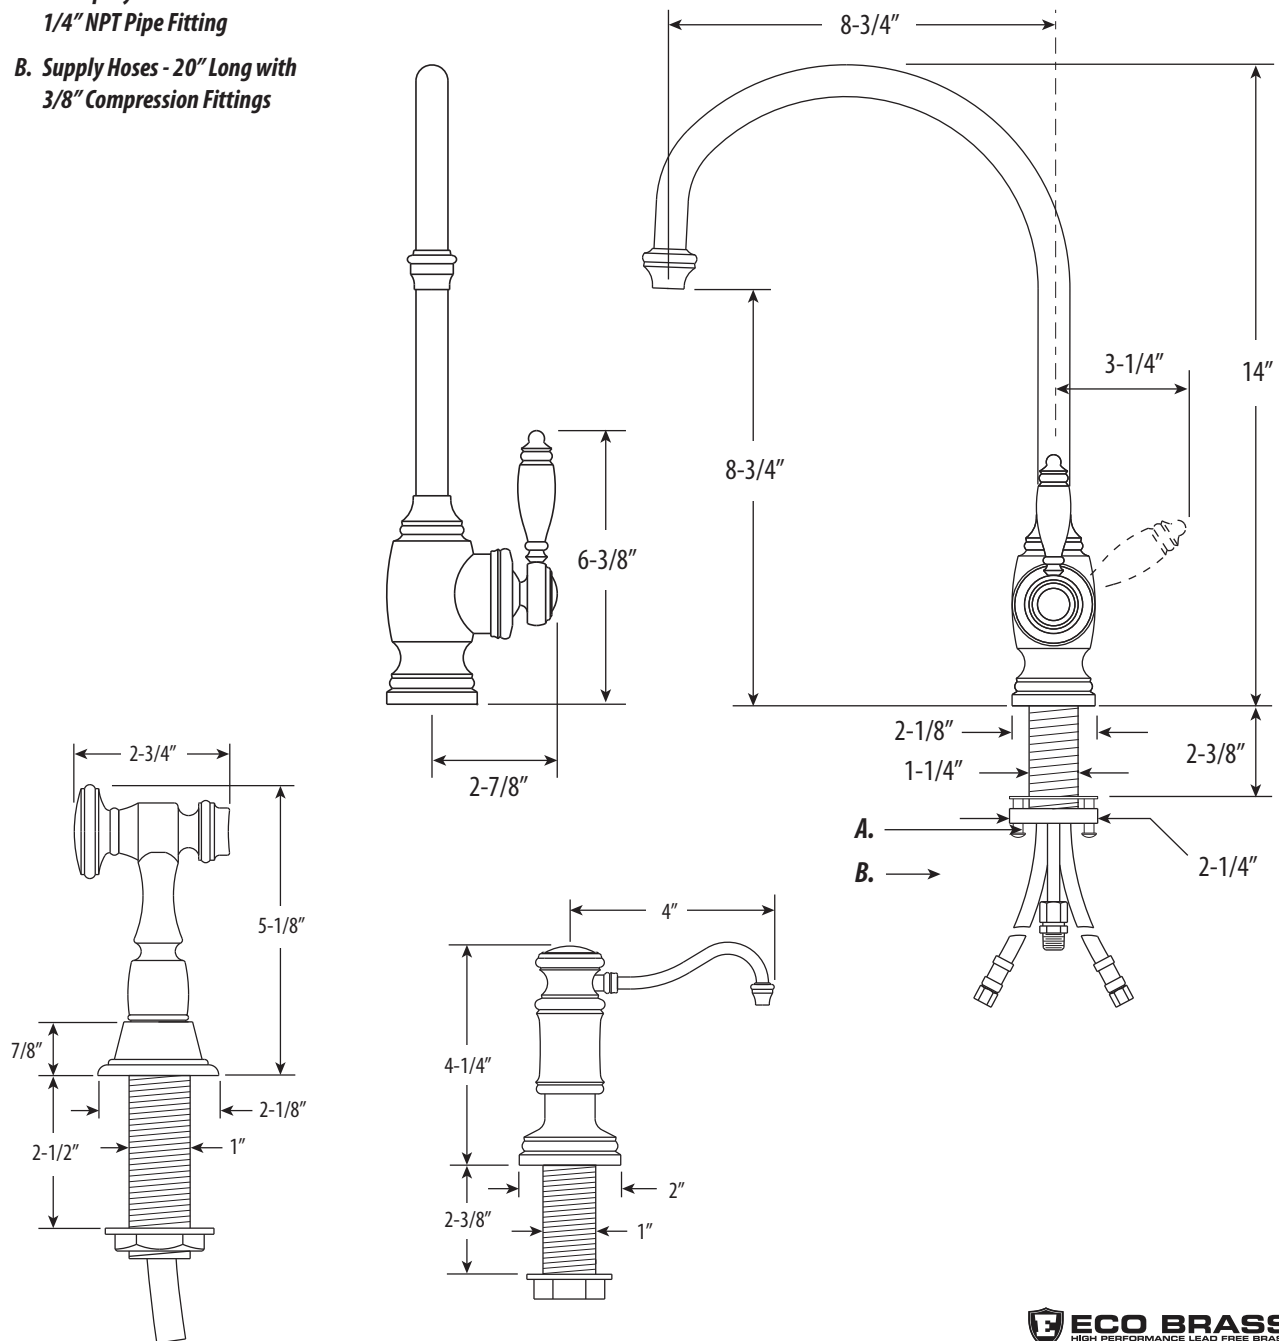

## HAMPTON KITCHEN FAUCET / 2PC. SUITE

# 4300-2

- Max Counter Thickness 2-3/8"
- Minimum Install Hole Size 1-3/8"

**A. Side Spray Connection with  
1/4" NPT Pipe Fitting**

**B. Supply Hoses - 20" Long with  
3/8" Compression Fittings**

***DIMENSIONS MAY VARY AND ARE SUBJECT TO CHANGE. NO RESPONSIBILITY IS ASSUMED FOR USE OF SUPERCEDED OR VOIDED DATA***

### FEATURES

- Suite includes faucet, side spray and soap/lotion dispenser.
- Part of the traditional Hampton Suite.
- C-spout has 8-3/4" reach and can swivel 360 degrees.
- Equipped with spray diverter and 1/4" NPT pipe fitting connection for optional side spray.
- 1.75 gpm maximum flow rate with aerated tip.
- Ergonomic single lever handle.
- Adjustable tension ring helps handle feel and prevents sag.
- Single handle can mount in front, right or left hand positions.
- When mounted on side, handle can adjust 45 degrees for backsplash clearance.
- Hot/cold ceramic disk valve cartridge.
- Made from solid brass.
- Resistant to reverse osmosis water.
- Reinforced braided connection hoses.
- Includes 3 handle button options.
- Lifetime functional warranty.
- Made in the USA.