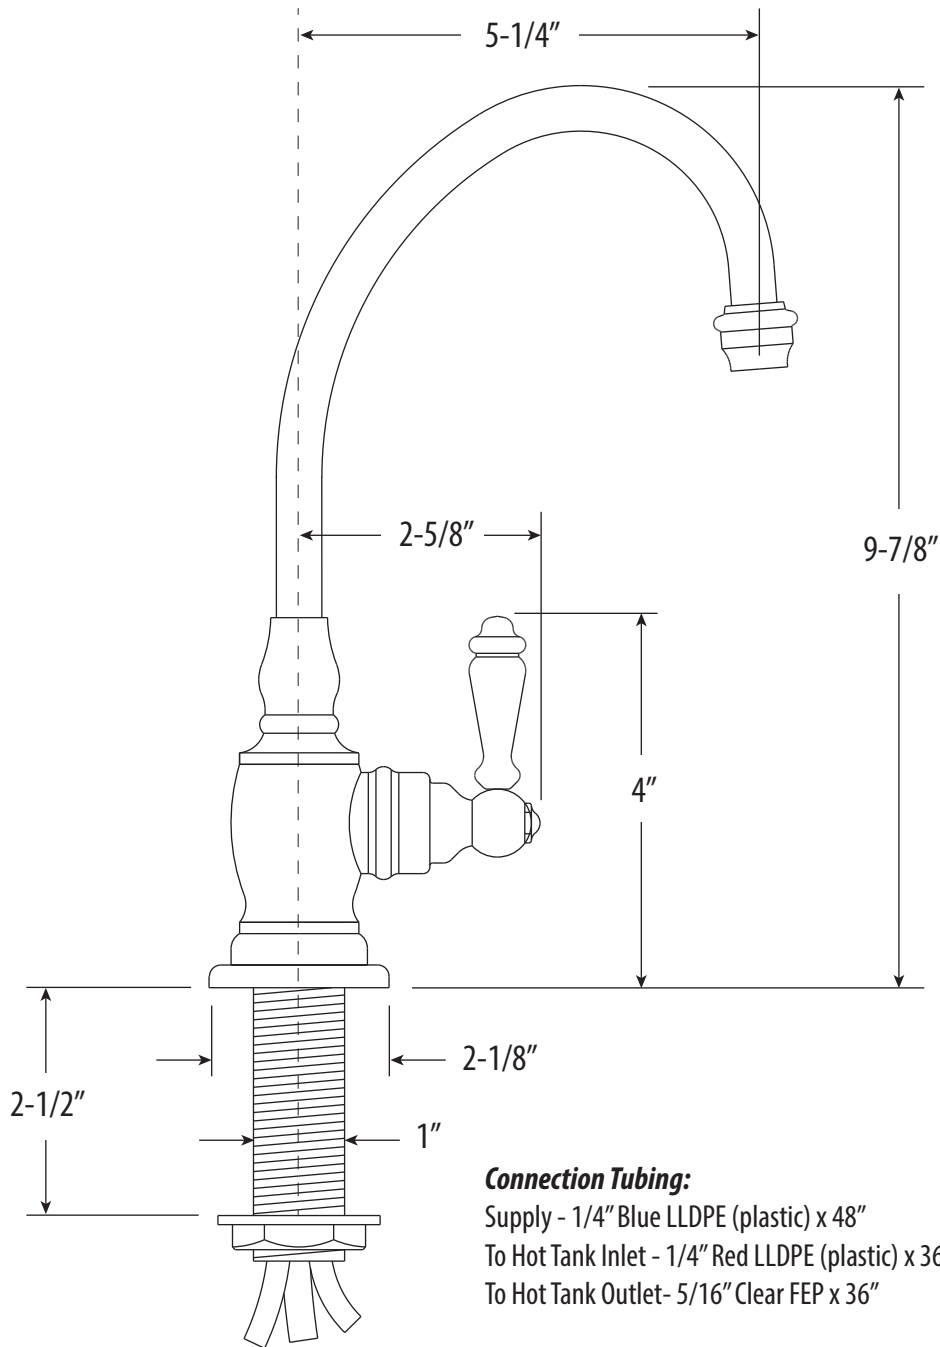

HAMPTON HOT ONLY FILTRATION FAUCET / LEVER HANDLE

1200H

- MAX COUNTER THICKNESS 2-1/2"
- INSTALL HOLE SIZE ADAPTABLE UP TO 1-3/8"

DIMENSIONS MAY VARY AND ARE SUBJECT TO CHANGE. NO RESPONSIBILITY IS ASSUMED FOR USE OF SUPERCEDED OR VOIDED DATA