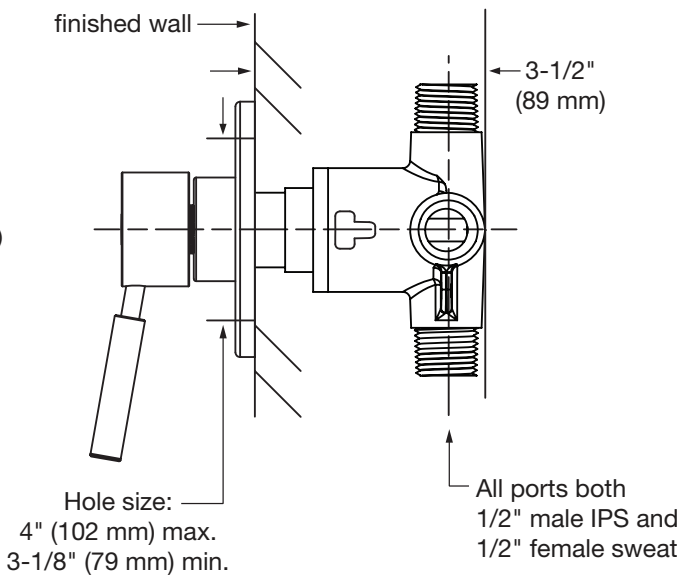

Warranty

- Limited Lifetime - to the original end purchaser in consumer installations.
- 5 years - for commercial installations

Dimensions Sereno Dual Outlet Diverter Valve, 43-2DIV

Notes:

- (1) See shower valve rough-in dimensions for system dimensions.
- (2) Dimensions subject to change without notice