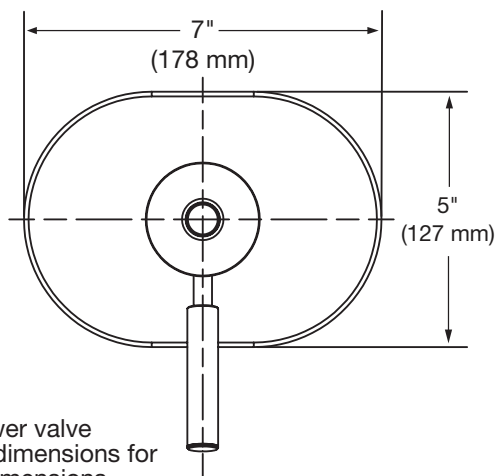

Location:

SYMMONS® Sereno™

Dual Outlet Diverter 43-2DIV

Specification Submittal

Model Numbers

- 43-2DIV Diverter valve and trim

Finish Options

Append appropriate *-suffix* to model number.

- STN Satin nickel finish
- Polished chrome finish (standard)

Standards / Certifications

ASME A112.18.1/CSA B125.1

Feature Highlights

- Dual outlet diverter valve with trim
- Metal construction
- Polished chrome finish (standard)

Warranty

- Limited Lifetime - to the original end purchaser in consumer installations.
- 5 years - for commercial installations

Dimensions Sereno Dual Outlet Diverter Valve, 43-2DIV

Notes:

- (1) See shower valve rough-in dimensions for system dimensions.
- (2) Dimensions subject to change without notice