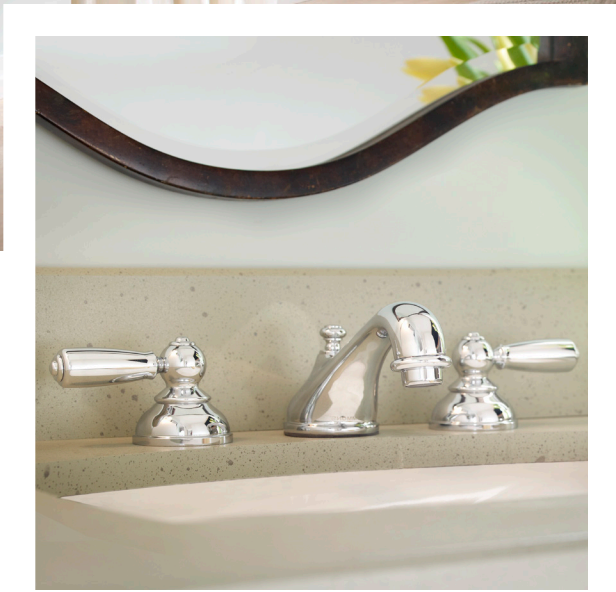

  
**SYMMONS®** Allura® Collection  
the smart choice™

Focused on timeless beauty and classic charm, the Symmons Allura® Collection offers sophisticated detailing with bold features. The solid construction and style give it a distinctive presence in any traditional bathroom.

Available in these finishes:

Polished Chrome      Satin Nickel  
Radiance® PVD  
(STN)

**SYMMONS**<sup>®</sup> Allura<sup>®</sup> Collection  
the smart choice<sup>™</sup>

Two Handle Widespread  
Lavatory Faucet  
SLW-4712  
SLW-4712-STN

Two Handle Centerset  
Lavatory Faucet  
SLC-4712  
SLC-4712-STN

Tub/Shower System with  
Hand Shower  
4706  
4706-STN

Towel Bar  
(18") 473TB-18  
(18") 473TB-18-STN  
(24") 473TB-24  
(24") 473TB-24-STN