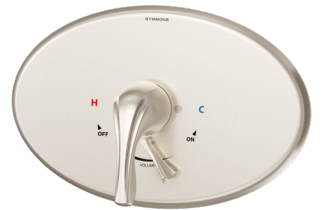

Origins® Collection

Two Handle Kitchen Faucet
with Side Spray
S-248-2-LAM

Finishes: **Chrome**, STN

Single Handle Kitchen Faucet
with Side Spray
S-23-2

Finishes: **Chrome**, **STN**

Curved Shower Rod
353SR-5

Finishes: **Chrome**, STN
(Available Sizes: 5', 6')

Tub/Shower System
S-9602-P

Finishes: **Chrome**

Tub/Shower/Hand
Shower System
9606-PLR

Finishes: **Chrome**, **STN**

POWERED BY
TEMPROL

Tub/Shower Valve and Trim
S-9600TS-P

Finishes: **Chrome**

Tub/Shower Valve and Trim
S-9600-PLR-OP

Finishes: **Chrome**, **STN**