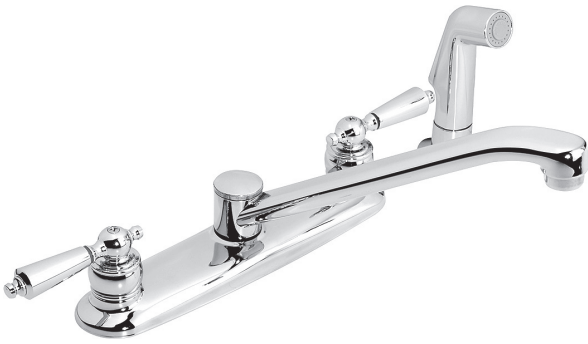

Origins® Collection

Two Handle Kitchen Faucet
with Side Spray
S-248-2-LAM

Finishes: **Chrome**, STN

Single Handle Kitchen Faucet
with Side Spray
S-23-2

Finishes: **Chrome**, **STN**

Curved Shower Rod
353SR-5

Finishes: **Chrome**, STN
(Available Sizes: 5', 6')

Tub/Shower System
S-9602-P

Finishes: **Chrome**

Tub/Shower/Hand
Shower System
9606-PLR

Finishes: **Chrome**, **STN**

POWERED BY
TEMPROL

Tub/Shower Valve and Trim
S-9600TS-P

Finishes: **Chrome**

Tub/Shower Valve and Trim
S-9600-PLR-OP

Finishes: **Chrome**, **STN**