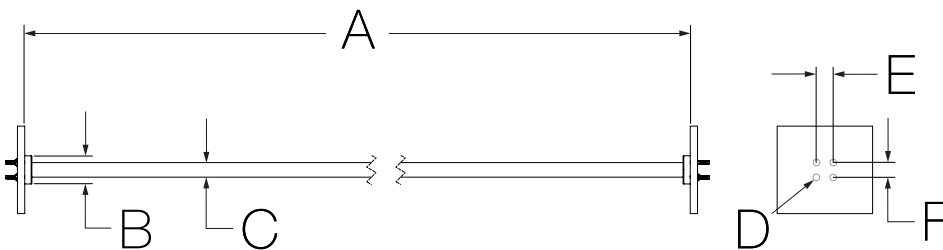

# SYMMONS® DS Creations

the smart choice™

0197-353SR-5 (CD0197-353SSR-5)

Straight Shower Curtain Rod

## Specification Submittal

Model Numbers	Specification
<input type="checkbox"/> <b>0197-353SR-5</b> <i>Straight Shower Curtain Rod</i>	Straight Shower Curtain Rod shall be made from metal construction, plated in standard polished chrome finish.
<b>Warranty</b>	
<p><b>Limited Lifetime</b> - to the original end purchaser in consumer/residential installations.</p> <p><b>5 Years</b> - for industrial/commercial installations.</p> <p>Refer to <a href="http://www.symmons.com/warranty">www.symmons.com/warranty</a> for complete warranty information.</p>	

## Dimensions

Measurements	
A	59-1/2" ± 3/16", 1511 mm ± 5 mm
B	(2x) Ø 1-15/16", 49 mm
C	Ø 1", 25 mm
D	(4x) Hole Size Ø 3/16", 5 mm
E	(2x) 1", 25 mm
F	(2x) 1", 25 mm

**Note:** Dimensions subject to change without notice.