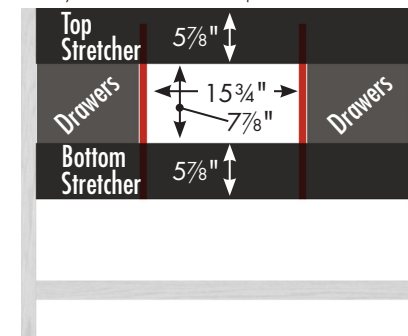

internal dividers

Vanity back clear openings for plumbing
(may need to cut adjustable shelf)

42" Alki Spa Vanity

42" wide
34½" tall
21" or 18" front-to-back