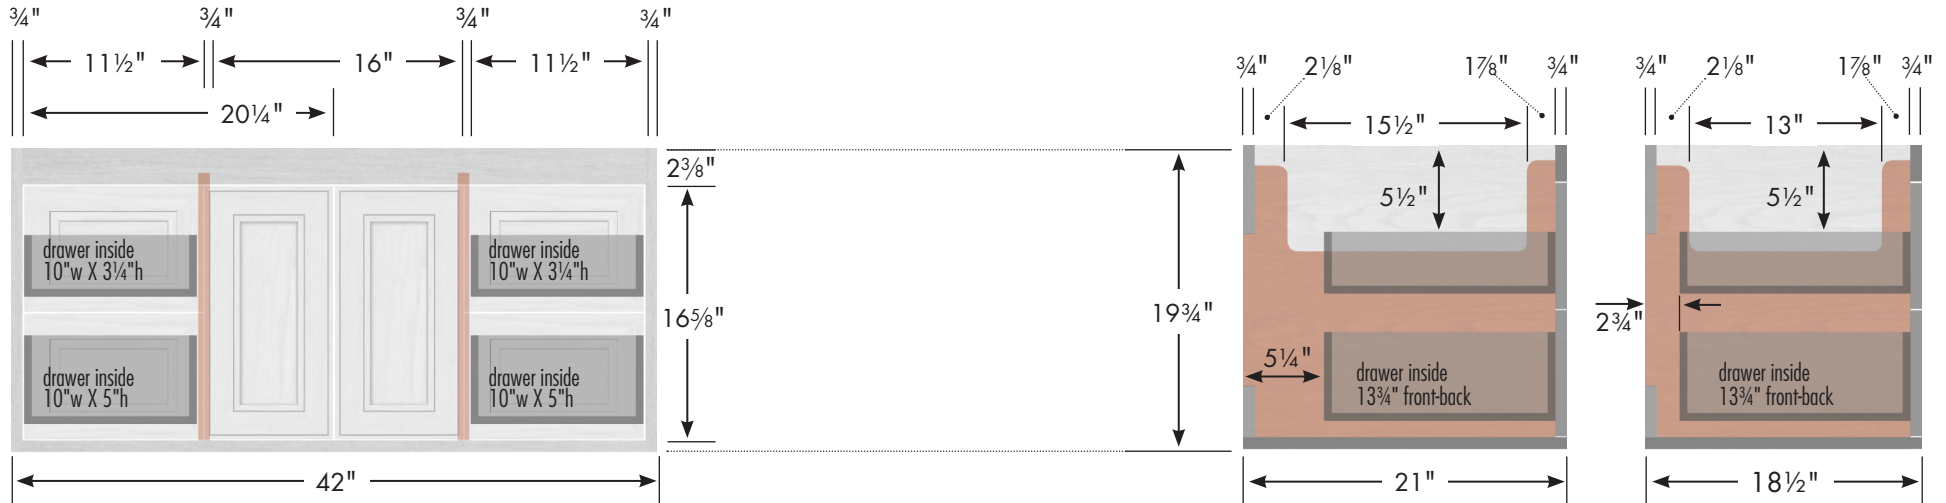

STRASSER

Specifications:
SoDo Vanity
42"w, 19³/₄"h

internal dividers

42" SoDo Vanity

42" wide
19³/₄" tall
21" or 18¹/₂" front-to-back

Vanity back clear openings for plumbing