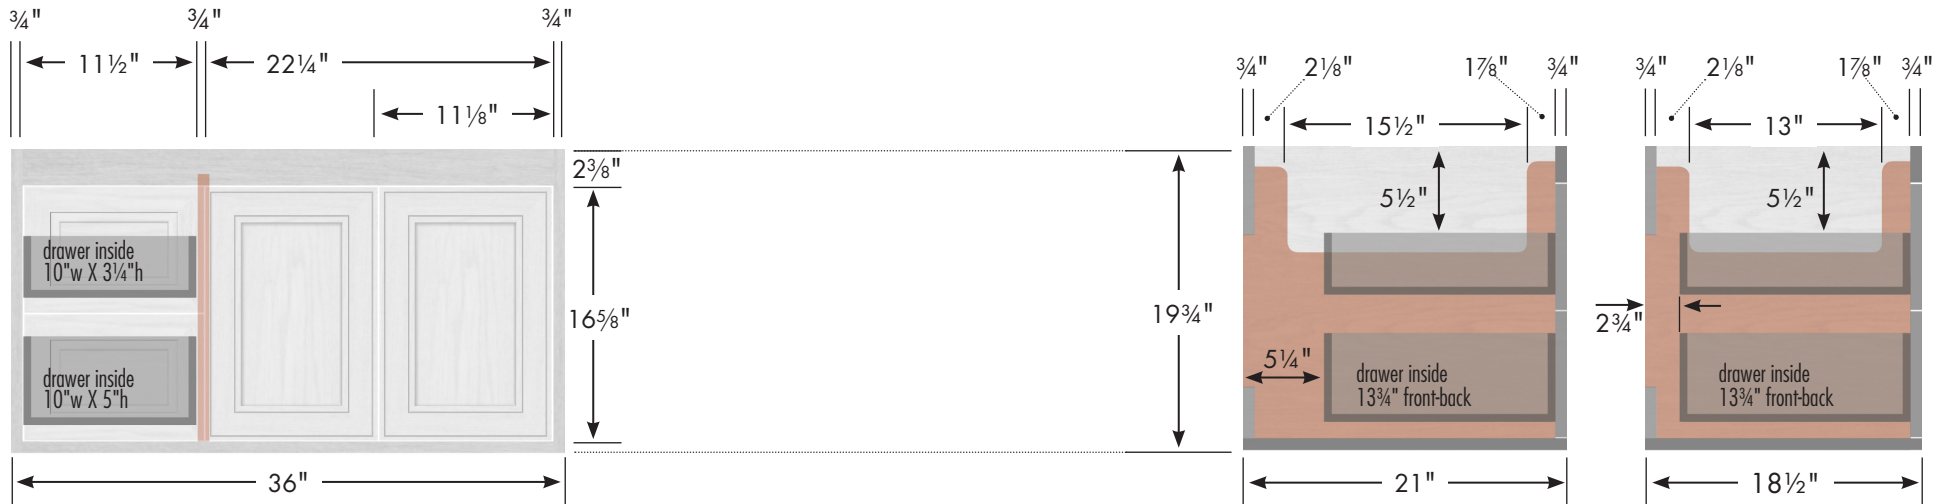

STRASSER

Specifications:

SoDo Vanity
36" w, 19³/₄" h , drawers left

internal dividers

36" SoDo Vanity Drawers Left

36" wide
 19³/₄" tall
 21" or 18¹/₂" front-to-back

Vanity back clear openings for plumbing