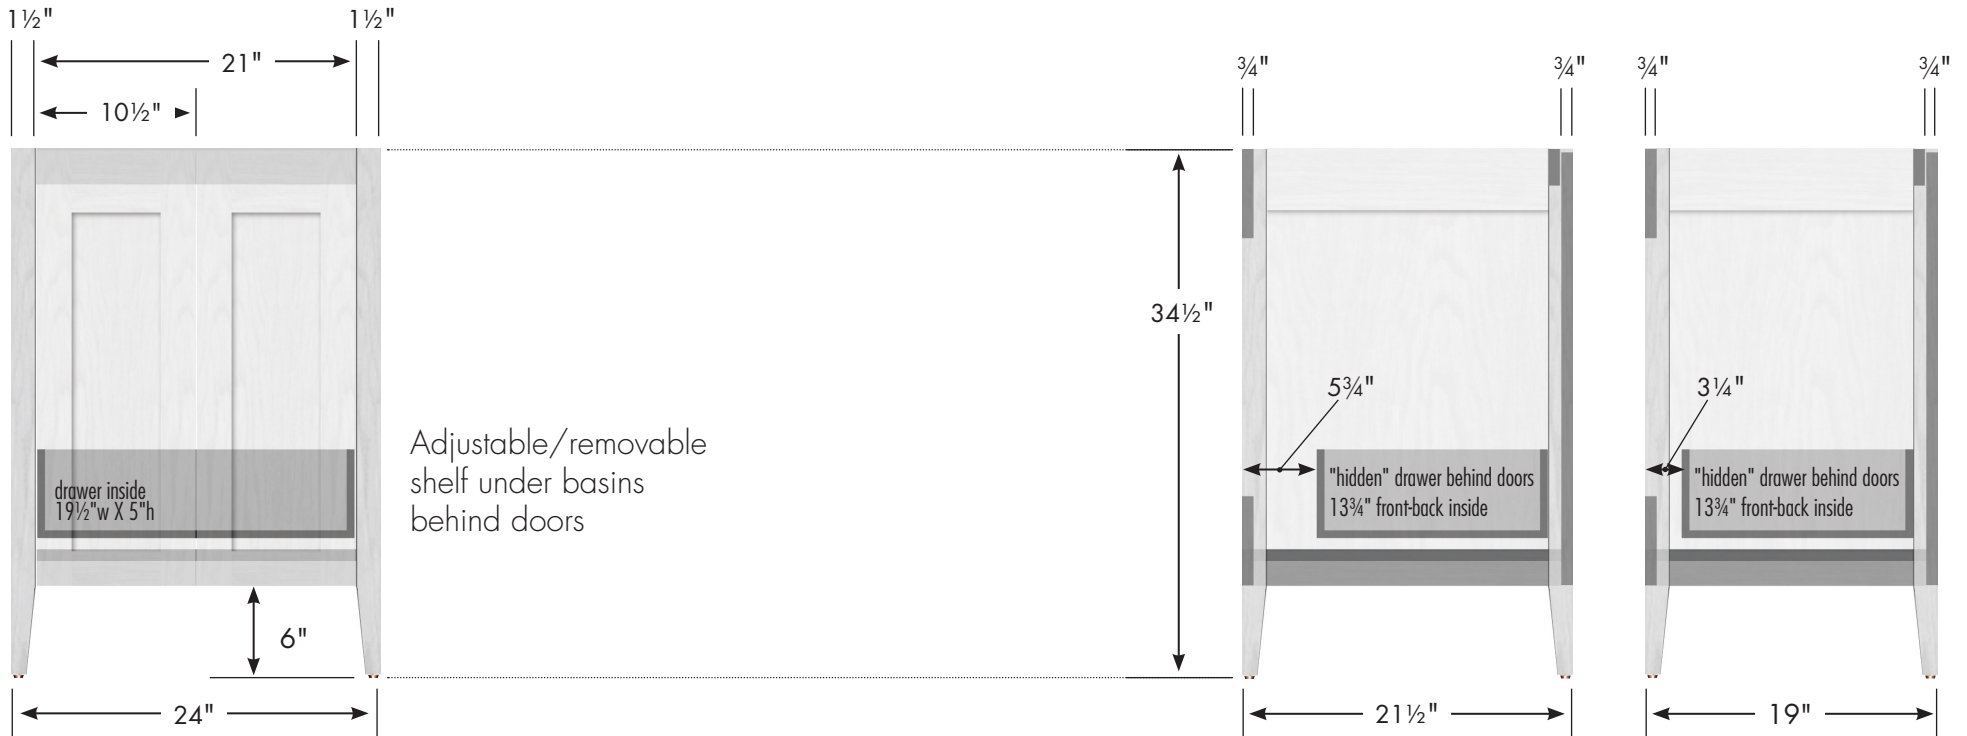

STRASSER

Specifications:

Newhalem Vanity
24" w, 34½" h

24" Newhalem Vanity

24" wide
34½" tall
21½" or 19" front-to-back

Vanity back clear openings for plumbing
(may need to cut adjustable shelf)