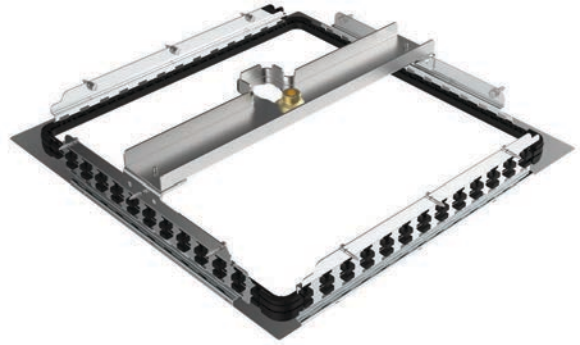

Lura® Ceiling Mount Flange for Rain Shower

FEATURES:

- Ceiling mount flange for 15" rain shower
- For use with S-2764
- Coordinates with Lura Collection

STOCK FINISHES:

PC MB BBZ

WARRANTY:

Visit www.speakman.com for full product warranty information

- Limited Lifetime Warranty (consumer)
- 1 Year Limited Warranty (commercial)

Information continues on next page

1. All dimensions are in inches (millimeters) unless otherwise specified and are subject to change without notice. 2. Contractor to supply all necessary framing and plumbing connections.

Architect/Engineer Approval Space:

P: 800-537-2107
F: 800-977-2747
W: WWW.SPEAKMAN.COM
R: 01-MARCH 2020