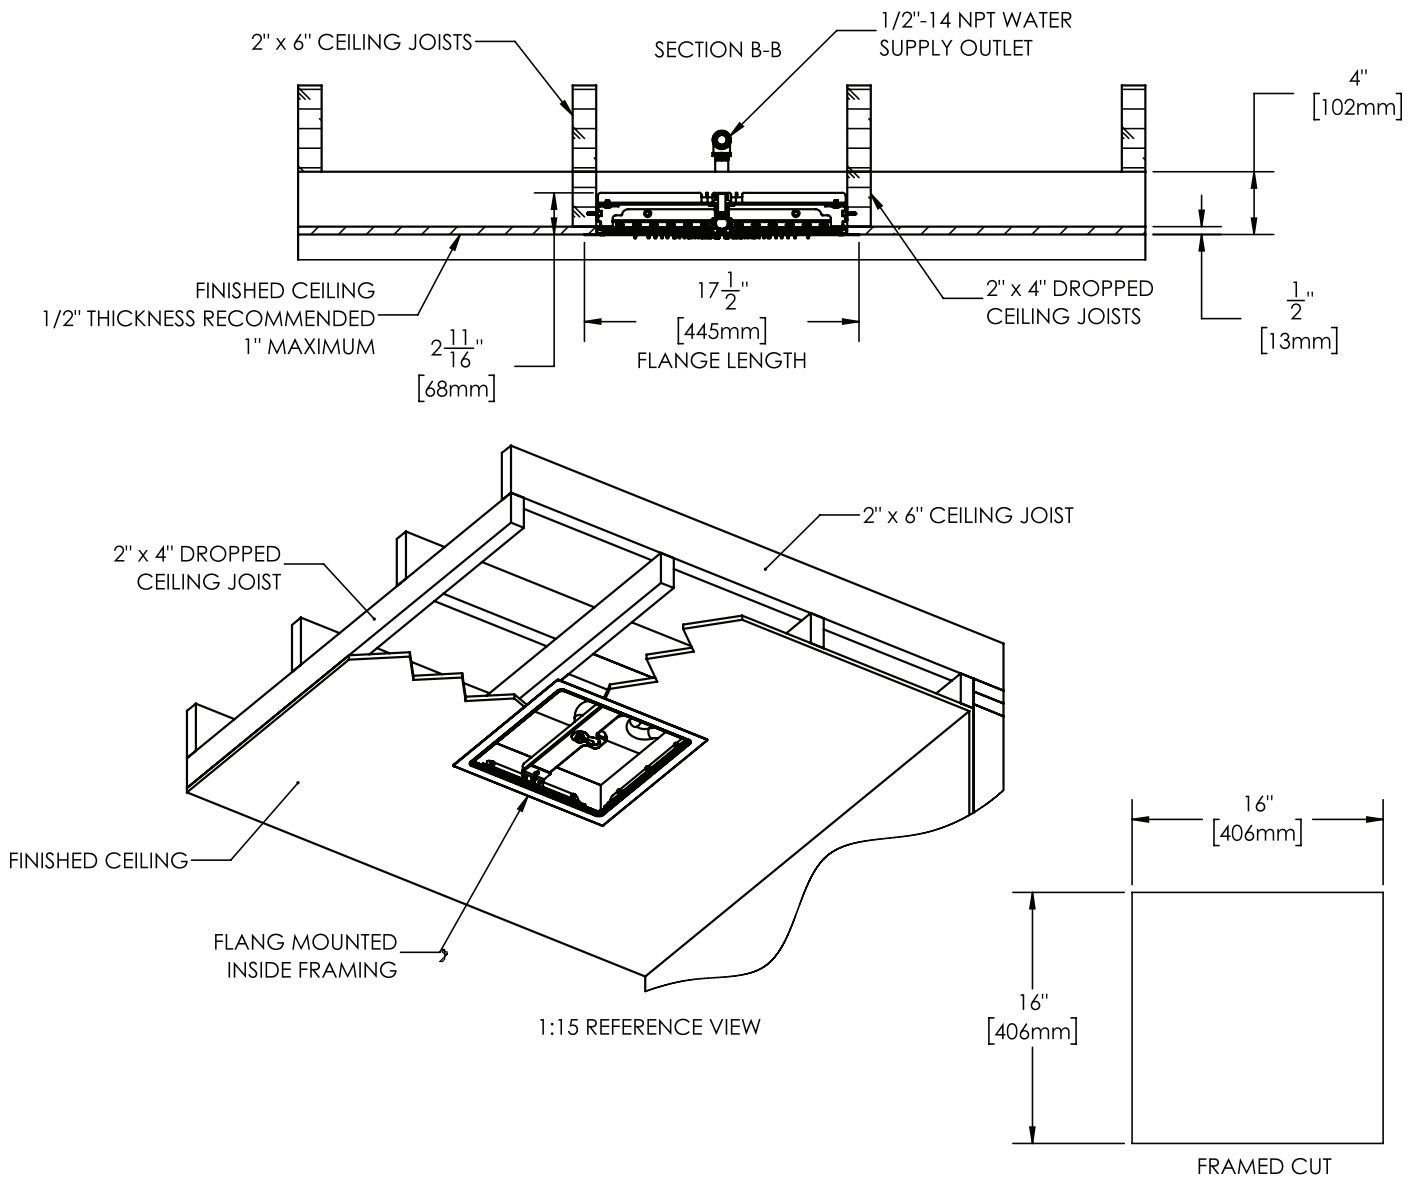

### FEATURES:

---

- Ceiling mount flange for 15" rain shower
- For use with S-2764
- Coordinates with Lura Collection

1. All dimensions are in inches (millimeters) unless otherwise specified and are subject to change without notice. 2. Contractor to supply all necessary framing and plumbing connections.

Architect/Engineer Approval Space:

## Lura® Ceiling Mount Flange for Rain Shower

1. All dimensions are in inches (millimeters) unless otherwise specified and are subject to change without notice. 2. Contractor to supply all necessary framing and plumbing connections.