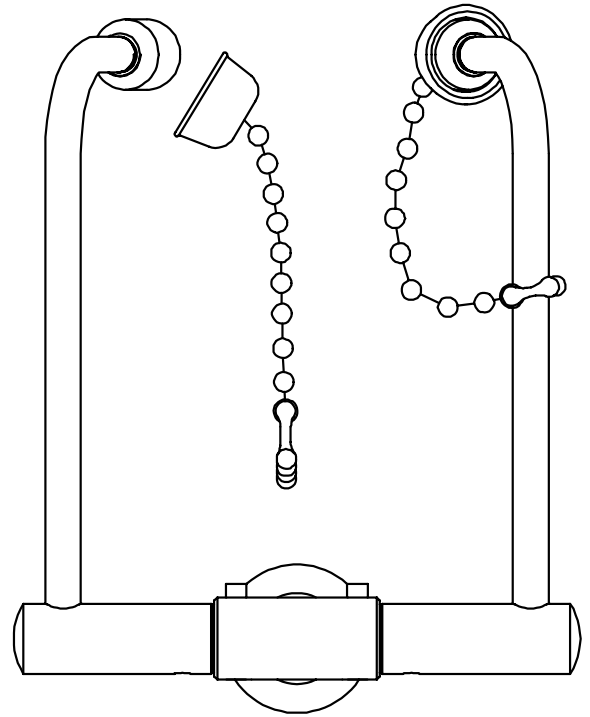

SPEAKMAN® SE-577-SD

Laboratory Swing Down Activated Eyewash

FEATURES:

- Wall mounted
- (2) brass, chrome plated, aerated spray heads
- Brass, chrome-plated valve
- Pull down activated
- ½ in. NPT male inlet
- Dust caps
- 3.1 gpm @ 30 psi
- Universal emergency sign included

FINISHES:

Chrome

COMPLIANCE:

- Certified to ANSI/ISEA Z358.1

WARRANTY:

- 3 year limited

DIMENSIONS: NOTE: 1. All dimensions are in inches (millimeters) unless otherwise specified and are subject to change without notice.