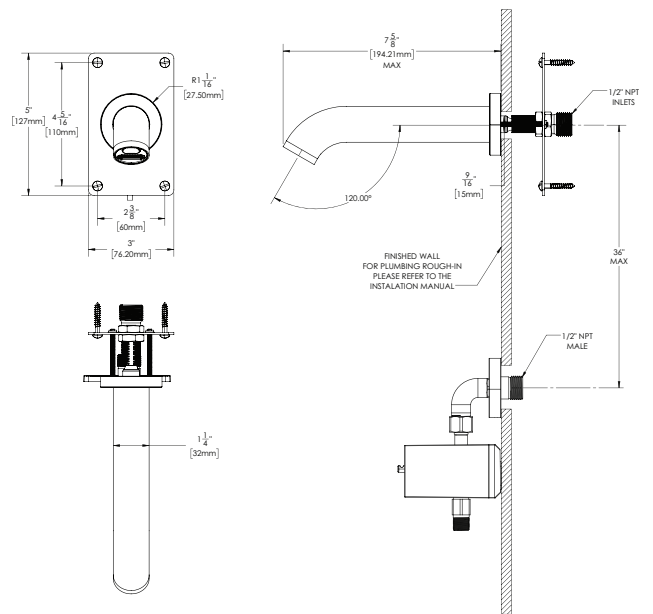

Round Wall-Mount AC Sensor Faucet

MODELS:

- SF-1000: Round Wall-Mount AC Sensor Faucet
- SF-1000-TMV: Round Wall-Mount AC Sensor Faucet w/ Thermostatic Mixing Valve

FEATURES:

- Brass construction with polished chrome finish
- Sensor eye near outlet of faucet
- Plug-in AC powered (plug included)
- Wall mount spout
- 60 second flow time out feature
- 9/16"-24 UNF supply connection
- Vandal-resistant 0.5 GPM (1.89 L/min) flow control

OPTION:

- TMV: Thermostatic Mixing Valve (A-TMV)

STANDARDS:

- ASME A112.18.1/CSA B125.1 certified
- NSF/ANSI 61 certified
- NSF/ANSI 372 certified

WARRANTY:

Visit www.speakman.com for full product warranty information

- Limited Lifetime Warranty (residential)
- 5 Year Limited Warranty (commercial)

All dimensions are in inches (millimeters) unless otherwise specified and are subject to change without notice.

Architect/Engineer Approval Space:

P: 800-537-2107
F: 800-977-2747
W: WWW.SPEAKMAN.COM
R: 02-NOVEMBER 2019