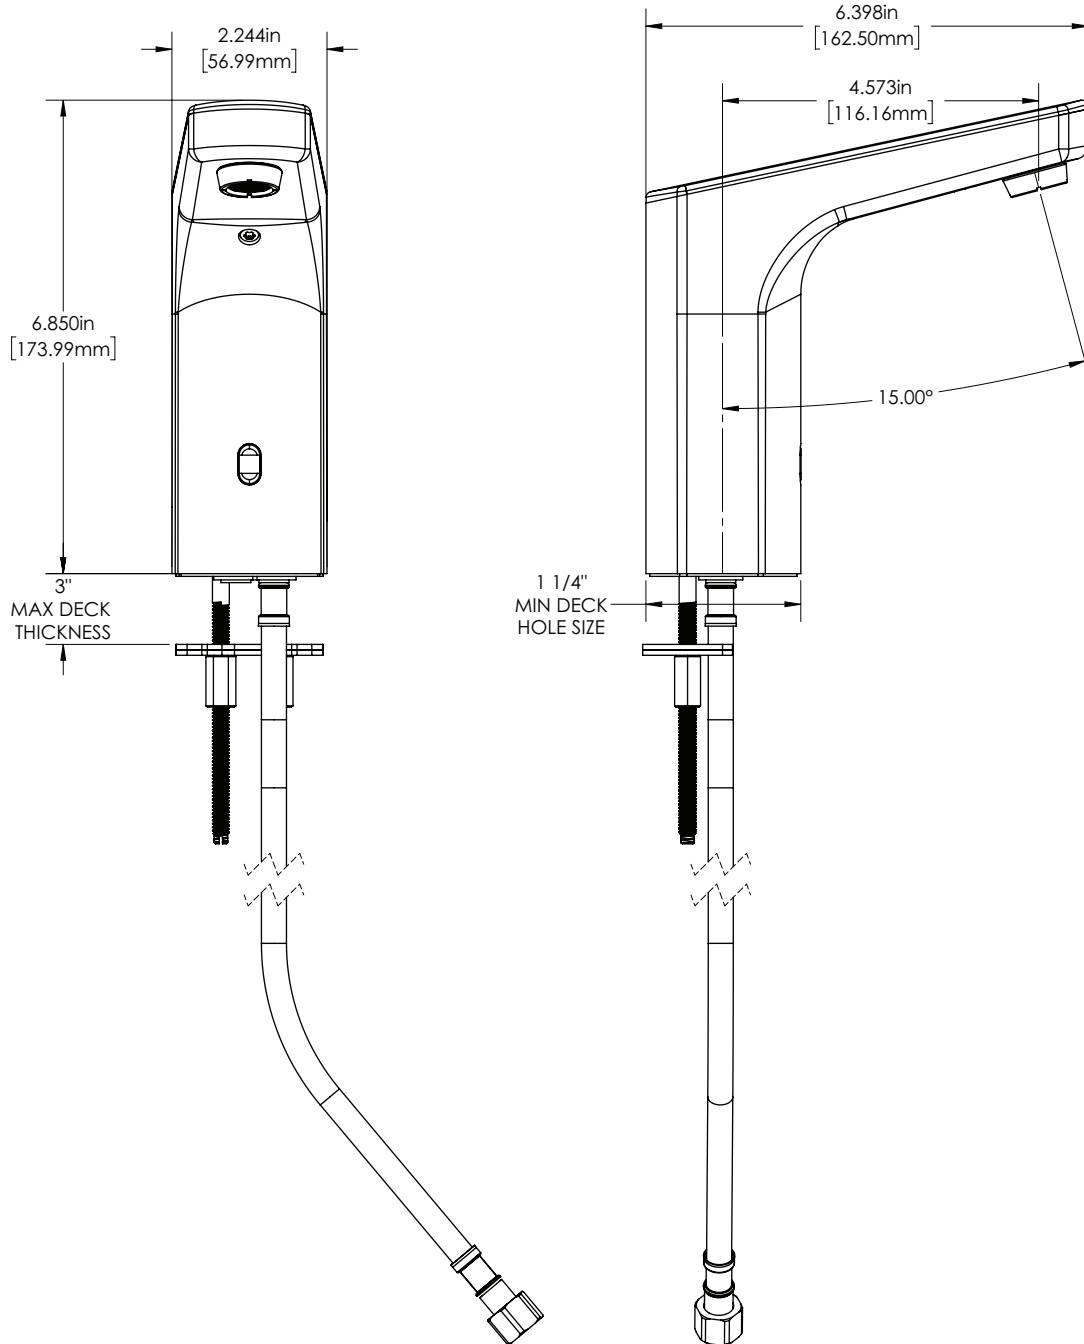

Classic Battery Sensor Faucet

MODELS:

- SF-8700: Classic Battery Sensor Faucet
- SF-8700-TMV: Classic Battery Sensor Faucet w/
Thermostatic Mixing Valve

FEATURES:

- Brass construction with polished chrome finish
- Sensor eye at base of faucet
- Powered by six (6) AA batteries included
- Low Arc spout
- 60 second flow time out feature
- 9/16"-24 UNF supply connection
- Vandal-resistant 0.5 GPM (1.89 L/min) flow control

OPTION:

- TMV: Thermostatic Mixing Valve (A-TMV)

ADD-ONS:

- A-SF-GBLFE: alternate flow aerator group
(1.5 GPM, 1.5 GPM laminar and 1.2 GPM)
- SF-4DECK: 4 in. deck plate
- SF-8DECK: 8 in. deck plate

STANDARDS:

Information continues on next page

All dimensions are in inches (millimeters) unless otherwise specified and are subject to change without notice.

Architect/Engineer Approval Space:

P: 800-537-2107
F: 800-977-2747
W: WWW.SPEAKMAN.COM
R: 02-NOVEMBER 2019

Classic Battery Sensor Faucet

All dimensions are in inches (millimeters) unless otherwise specified and are subject to change without notice.

Architect/Engineer Approval Space:

P: 800-537-2107
F: 800-977-2747
W: WWW.SPEAKMAN.COM
R: 02-NOVEMBER 2019