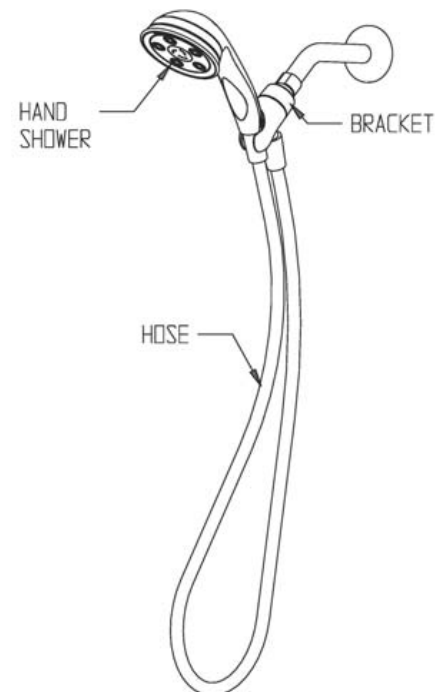

SPEAKMAN® VS-3014

Caspian Hand Shower Head

FEATURES:

- 5 plungers, 45 sprays
- 12 center massage jets
- Durable plastic construction
- Spray adjusting faceplate
- Patented plungers resist scale buildup
- Includes 5' metal hose and arm bracket
- 2.5 gpm (9.5 L/min) flow rate

FINISH:

PC BN PB

OPTIONS:

Add suffix to model #

- 2.0 gpm (7.6 L/min) flow rate ☐ -E2
- 1.75 gpm (6.6 L/min) flow rate ☐ -E175

COMPLIANCE:

- ASME A112.18.1/CSA B125.1 compliant
- WaterSense certified (E2, E175)

WARRANTY:

- Limited Lifetime Warranty (consumer use)
- 1 Year Limited (commercial use)

DIMENSIONS:

NOTE: 1. All dimensions are in inches (millimeters) unless otherwise specified and are subject to change without notice.

Architect/Engineer Approval Space:

SPEAKMAN
400 ANCHOR MILL ROAD
NEW CASTLE, DE 19720

P: 800-537-2107
F: 800-977-2747
W: WWW.SPEAKMAN.COM
R: FEBRUARY 2018