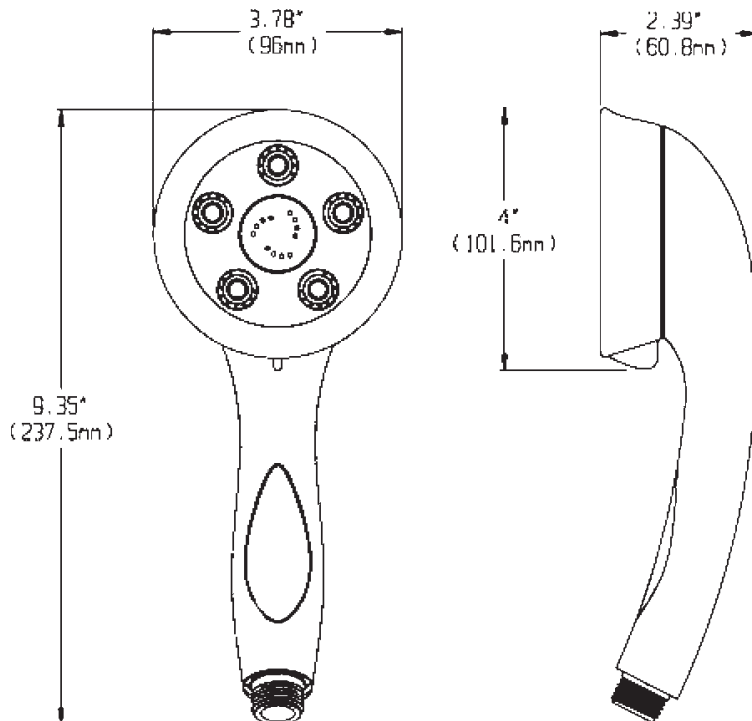

SPEAKMAN® VS-3014

Caspian Hand Shower Head

FEATURES:

- 5 plungers, 45 sprays
- 12 center massage jets
- Durable plastic construction
- Spray adjusting faceplate
- Patented plungers resist scale buildup
- Includes 5' metal hose and arm bracket
- 2.5 gpm (9.5 L/min) flow rate

FINISH:

PC BN PB

OPTIONS:

 Add suffix to model #

- 2.0 gpm (7.6 L/min) flow rate -E2
- 1.75 gpm (6.6 L/min) flow rate -E175

COMPLIANCE:

- ASME A112.18.1/CSA B125.1 compliant
- WaterSense certified (E2, E175)

WARRANTY:

- Limited Lifetime Warranty (consumer use)
- 1 Year Limited (commercial use)

DIMENSIONS:

 NOTE: 1. All dimensions are in inches (millimeters) unless otherwise specified and are subject to change without notice.