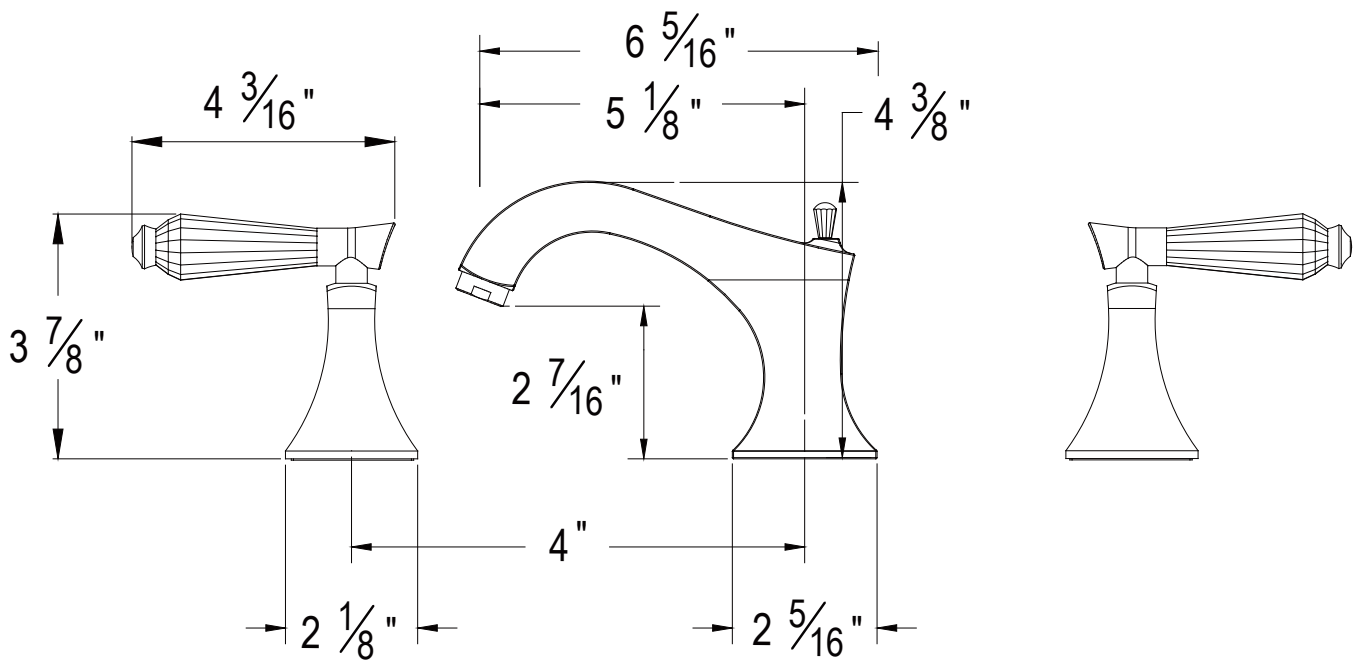

PRODUCT SPECIFICATION SHEET

ITEM # 9220DC
Widespread lavatory set

- “DC” style handles
- Includes pop-up drain assembly
- Solid brass
- 1/4 turn ceramic disk cartridge
- 1.2 GPM (CALGreen Compliant)
- **Swarovski crystal insert**
- Pre-assembled handles and valves
- 22 finishes available

The measurements shown are for reference only. Products and specifications shown are subject to change without notice.