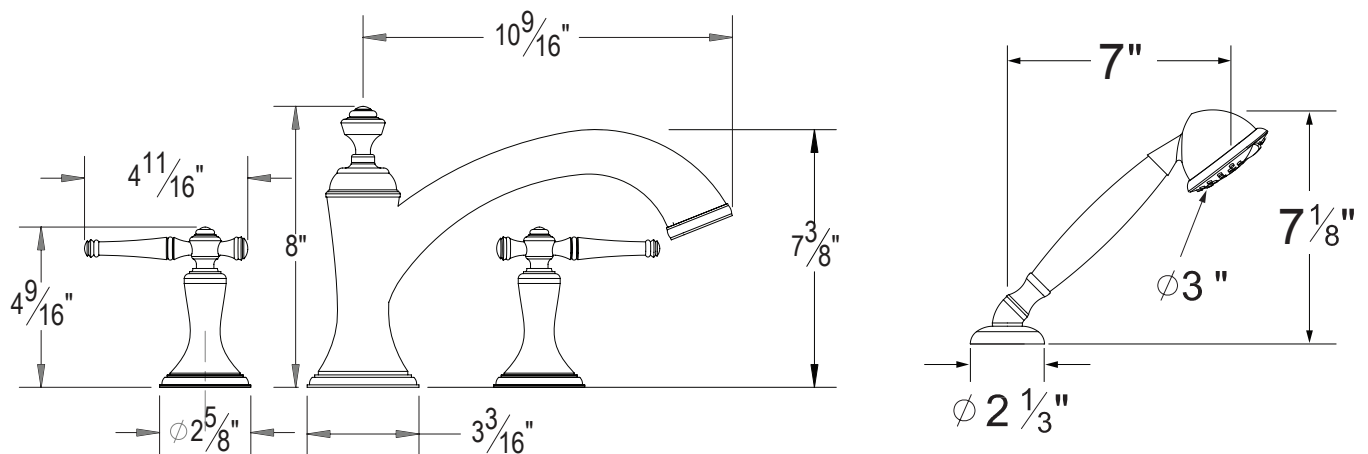

PRODUCT SPECIFICATION SHEET

ITEM # 9555KL-TM

TRIM

Roman tub filler with hand shower

- "KL" style handles
- Includes backflow preventor
- Single function sprayer
- 16 GPM
- Hand shower is 2.0 GPM
- ROUGH NOT INCLUDED
- USE P0004 ROUGH

The measurements shown are for reference only. Products and specifications shown are subject to change without notice.

www.santecfaucet.com | P: 310.542.0063 F: 310.542.5681