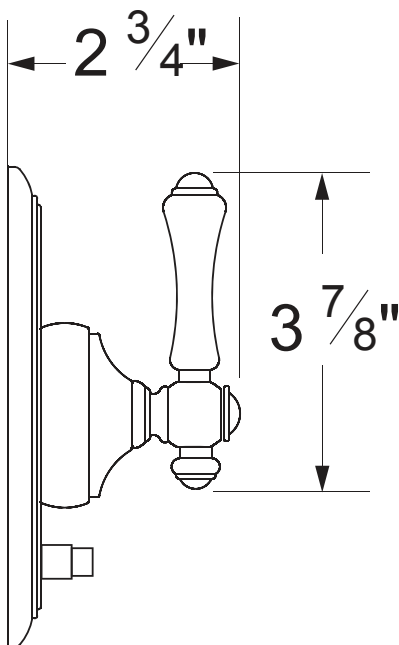

PRODUCT SPECIFICATION SHEET

ITEM # 4335GL-TM

TRIM

Pressure balanced control with diverter

- "GL" style handle
- Includes push button diverter, handle and plate
- VALVE NOT INCLUDED
- USE PB-3750 VALVE

The measurements shown are for reference only. Products and specifications shown are subject to change without notice.