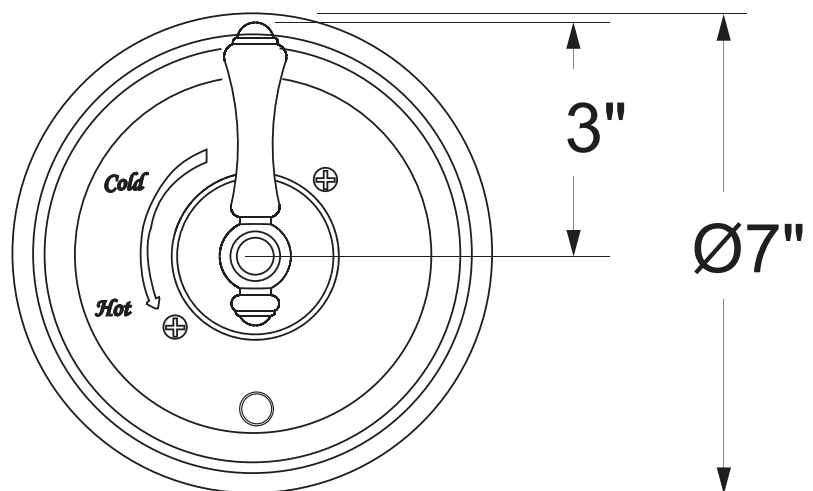

PRODUCT SPECIFICATION SHEET

ITEM # 4335GL-TM

TRIM

Pressure balanced control with diverter

- "GL" style handle
- Includes push button diverter, handle and plate
- VALVE NOT INCLUDED
- USE PB-3750 VALVE

The measurements shown are for reference only. Products and specifications shown are subject to change without notice.