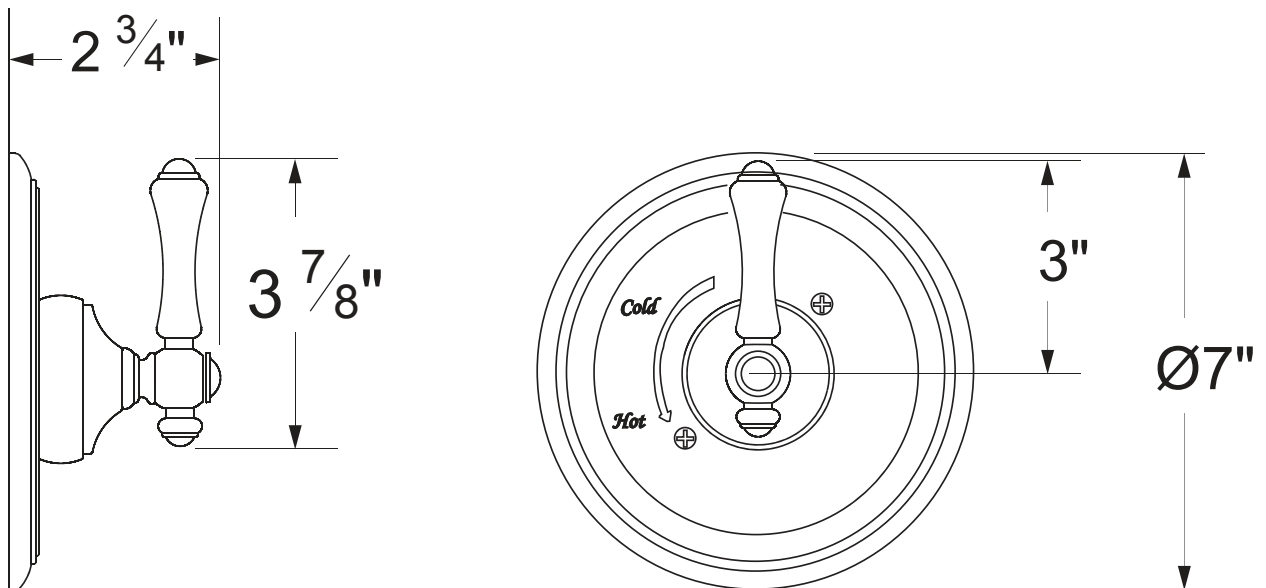

PRODUCT SPECIFICATION SHEET

ITEM # 4331GL-TM TRIM Pressure balanced control

- "GL" style handle
- Includes standard shower plate and handle
- VALVE NOT INCLUDED
- USE PB-3600 VALVE

The measurements shown are for reference only. Products and specifications shown are subject to change without notice.