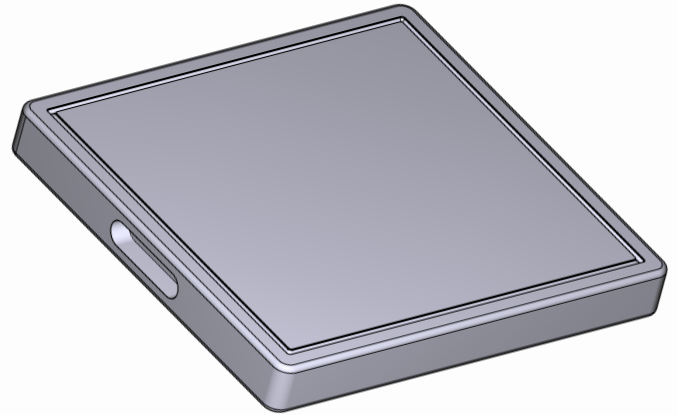

SPECIFICATIONS

DESCRIPTION

- Specially designed to extend the working surface of Stainless Steel Workstation sinks with 16" (406mm) front to back interior dimensions
- Rohl workstation sinks in stainless steel have an integrated shelf that allows for the use of the CB03 cutting board
- 15-3/4" (402mm) x 16-7/8" (428mm) outer dimension
- Food grade

MATERIAL

- Walnut
- Processed to perfection for a strong and durable surface

INSTALLATION

- Requires zero reveal installation for side and back walls of sink

COMPATIBILITY

- Compatible with Culinario™ RUWUM3619WS and RUWUM4019WS

WARRANTY

- Most products or parts carry "Limited Warranties" against manufacturing defects. For US customers please visit houseofrohl.com/support and for Canadian customers please visit houseofrohl.ca/support for complete product and finish warranty.

CUTTING BOARD STAINLESS STEEL WORKSTATION SINKS

MODELS: CB03