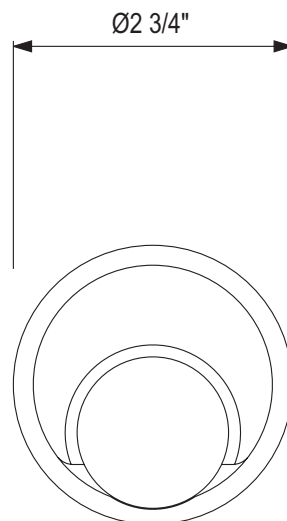

ECLISSI™ TRIM FOR VOLUME CONTROL AND DIVERTER

EC18W2IW

FEATURES

- 16 outer handle and inner accent finish combinations
- Outer handle finish and trim plate finish are always the same
- Trim set with escutcheon, dome and handle only to:
  - R1040BO rough
  - R1062BO rough
- Must order rough to complete
- All components made of brass

COLORS/FINISHES

Faucet and handle finishes:

- Polished Chrome
- Satin Nickel
- Matte Black*
- Satin Gold*

Accent finish options:

- Polished Chrome
- Satin Nickel
- Matte Black*
- Satin Gold*

WARRANTY

- Limited Lifetime
- (*) 5-Year Limited Warranty