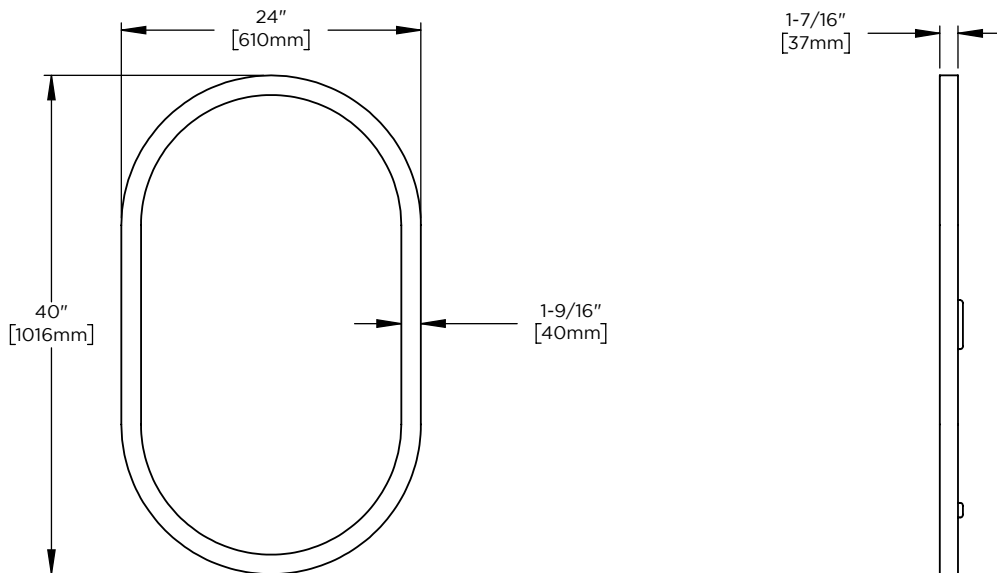

**Features**

- Pill shaped mirror with oak frame
- Can be mounted in portrait or landscape orientation

**Materials & Construction**

- Structural plywood backing
- Includes all required mounting hardware

**Options**

- Available in:  
CM2440P204 (Rustic Oak)
- Compliments Craft Series designs and finishes

**Dimensions**

Width: 24"  
Height: 40"

**Model Number Key**

| PRODUCT LINE     | CATEGORY   | WIDTH | HEIGHT | STYLE           | FINISH OPTIONS |
|------------------|------------|-------|--------|-----------------|----------------|
| C = Craft Series | M = Mirror | 24"   | 40"    | P = Pill Shaped | (See above)    |

Pill Shaped Wood Mirror CM2440P