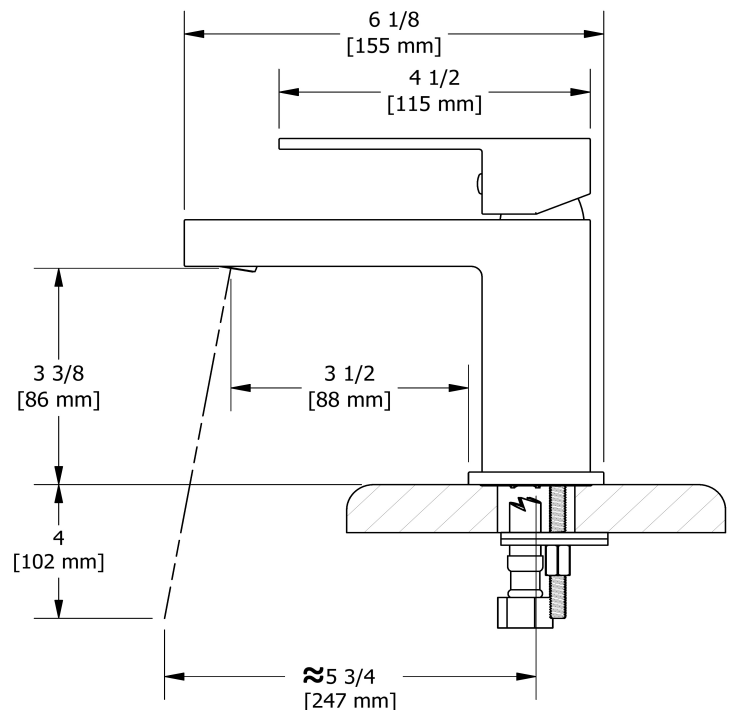

Single hole lavatory faucet
US01

Specifications

Descriptions

- 3/8" speedway compression
- Ceramic cartridge
- Push drain
- Drilling hole diameter, volume control = 1 1/8 (31mm)

Certifications

- CSA B125.1
- NSF/ANSI standard 61 and 372
- ASME A112.18.1
- CMR248 Approval
- ADA