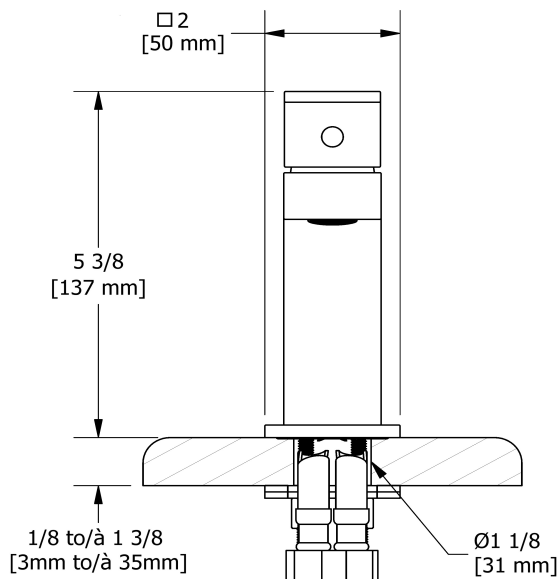

Single hole lavatory faucet
US01

Specifications

Descriptions

- 3/8" speedway compression
- Ceramic cartridge
- Push drain
- Drilling hole diameter, volume control = 1 1/8 (31mm)

Certifications

- CSA B125.1
- NSF/ANSI standard 61 and 372
- ASME A112.18.1
- CMR248 Approval
- ADA