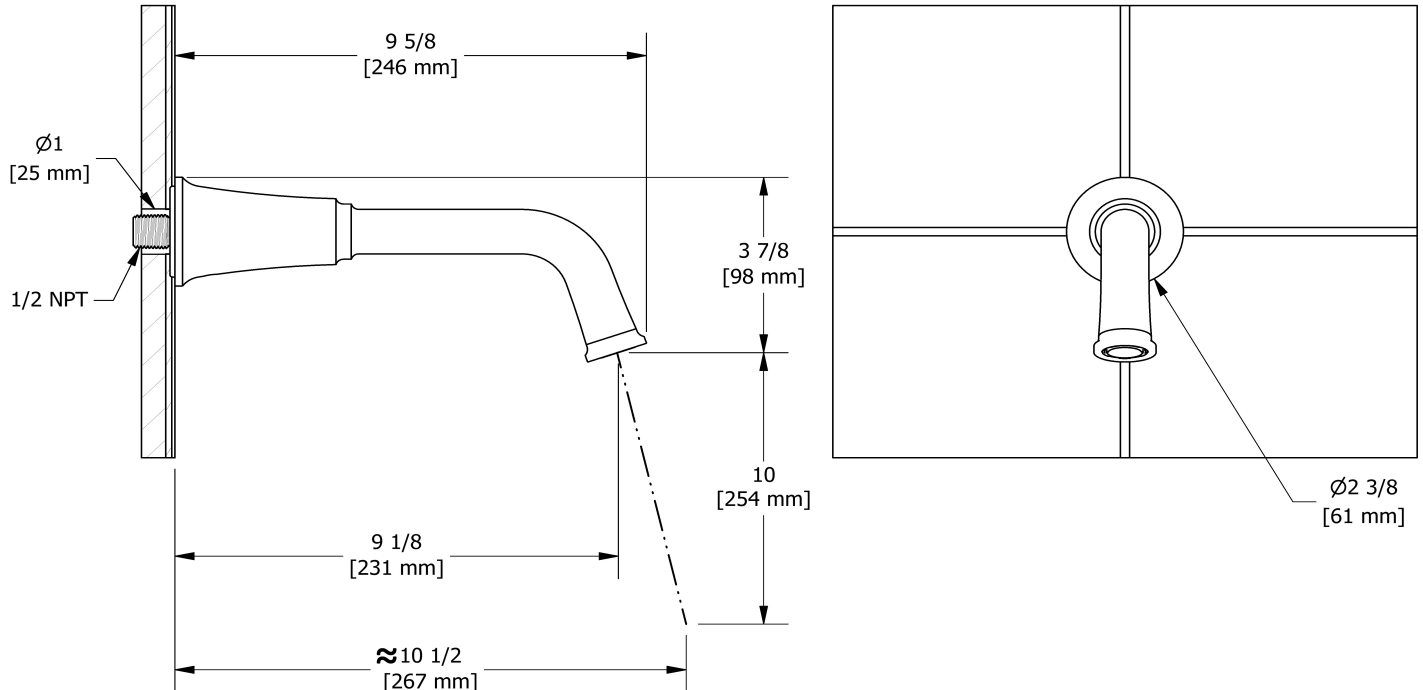

Sizes, models and finishes may differ from those presented.

Warranty

This **Riobel Inc.** product you have purchased carries a Limited Lifetime Warranty on the chrome, PVD finish, blacks and all working parts and is guaranteed from the initial purchase date against all manufacturing defects. All other finishes, including plastic components, are guaranteed for one year. All electric and/or electronic parts are covered by a 5-year limited warranty.

Customer Service

Ontario, West Canada : 888-287-5354 Quebec, Maritimes, United States : 866-473-8442

2020.06.12