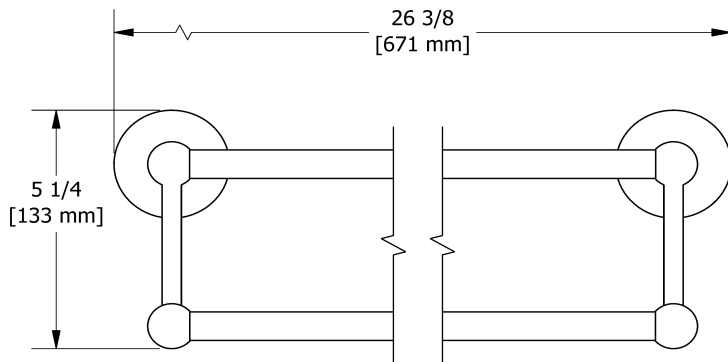

60 cm (24") double towel bar
MM6

Specifications

Descriptions

- May be cut to desired length
- 4 anchor points

Available colors

- C : Chrome
- BN : Brushed Nickel (PVD)
- PN : Polished Nickel (PVD)
- BK : Black