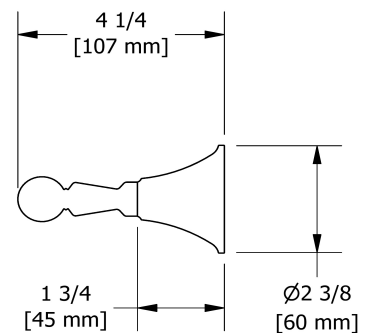

60 cm (24") towel bar
MM5

Specifications

Descriptions

- 4 anchor points
- May be cut to desired length

Available colors

- C : Chrome
- BN : Brushed Nickel (PVD)
- PN : Polished Nickel (PVD)
- BK : Black

Sizes, models and finishes may differ from those presented.