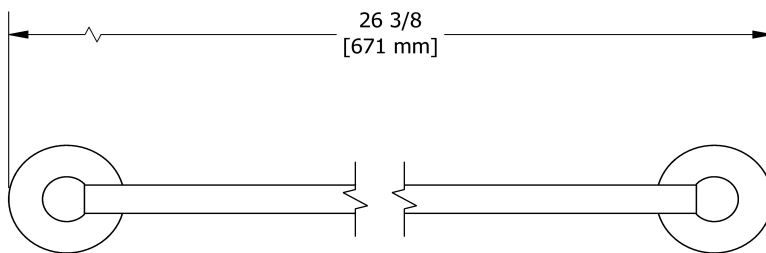

60 cm (24") towel bar
MM5

Specifications

Descriptions

- 4 anchor points
- May be cut to desired length

Available colors

- C : Chrome
- BN : Brushed Nickel (PVD)
- PN : Polished Nickel (PVD)
- BK : Black

Sizes, models and finishes may differ from those presented.