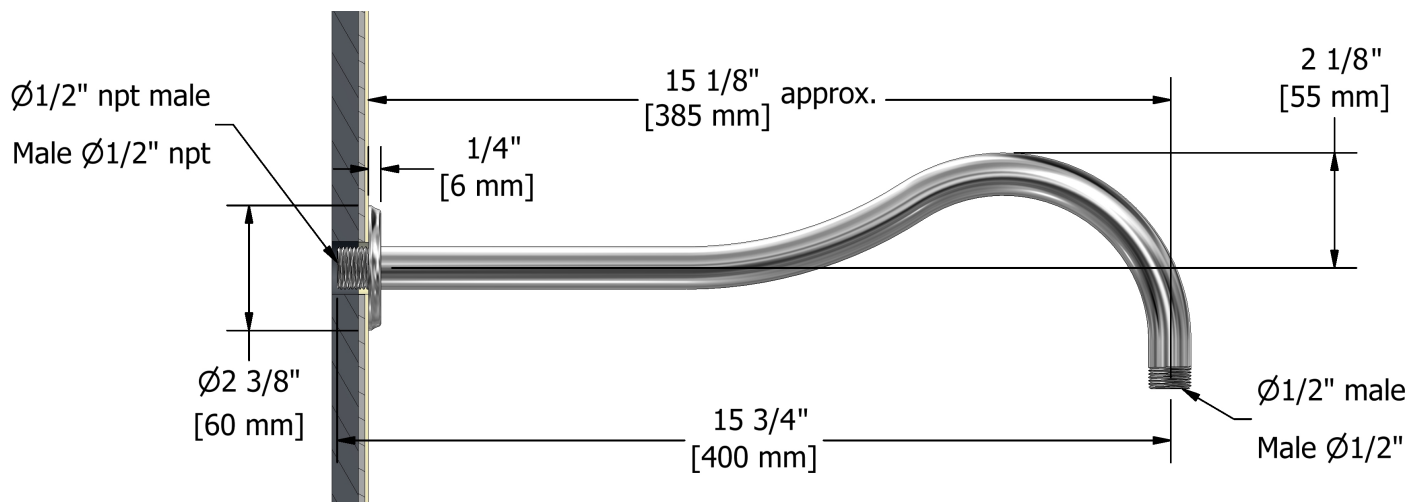

Sizes, models and finishes may differ from thoses presented.

Warranty

This **Riobel Inc.** product you have purchased carries a Limited Lifetime Warranty on the chrome, PVD finish, blacks and all working parts and is guaranteed from the initial purchase date against all manufacturing defects. All other finishes, including plastic components, are guaranteed for one year. All electric and/or electronic parts are covered by a 5-year limited warranty.

Customer Service

Ontario, West Canada : 888-287-5354 Quebec, Maritimes, United States : 866-473-8442

2020.06.11