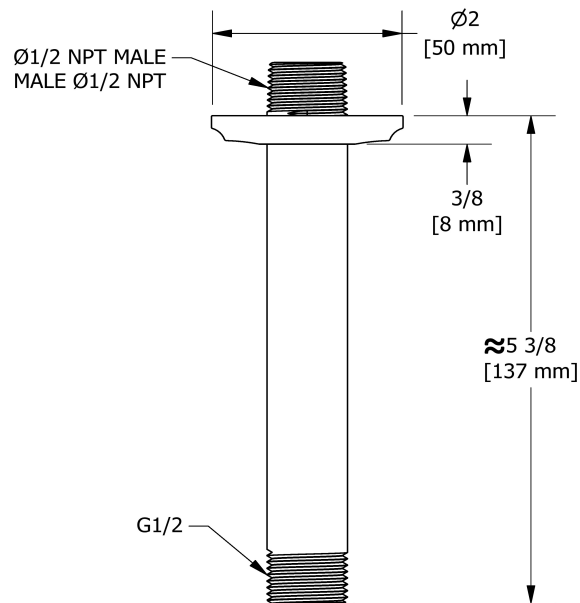

15 cm (6") vertical shower arm

558

## Specifications

### Descriptions

- 1/2" inlet male NPT
- Shower arm with Momenti flange

### Available colors

- C : Chrome
- BN : Brushed Nickel (PVD)
- PN : Polished Nickel (PVD)

Sizes, models and finishes may differ from those presented.