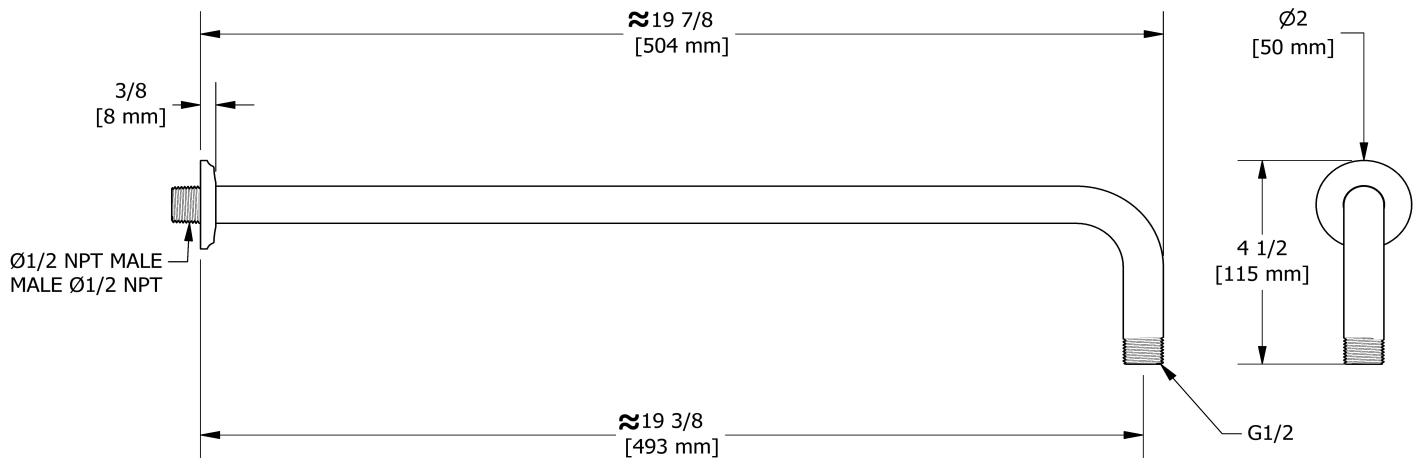

Sizes, models and finishes may differ from those presented.

Warranty

This **Riobel Inc.** product you have purchased carries a Limited Lifetime Warranty on the chrome, PVD finish, blacks and all working parts and is guaranteed from the initial purchase date against all manufacturing defects. All other finishes, including plastic components, are guaranteed for one year. All electric and/or electronic parts are covered by a 5-year limited warranty.

Customer Service

Ontario, West Canada : 888-287-5354 Quebec, Maritimes, United States : 866-473-8442