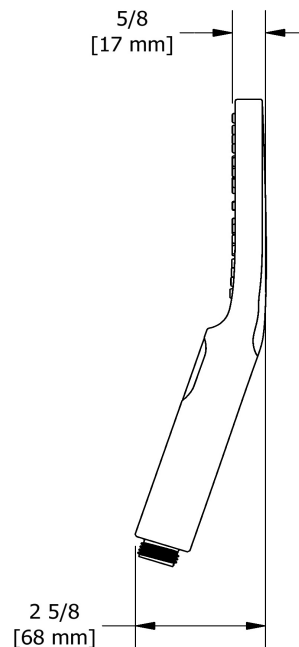

2-jet hand Shower
4364

Specifications

Descriptions

- Scale-free
- 2-jet hand shower: tropical breeze, luxurious
- Three positions

Available colors

- C : Chrome

Available flows

- 7.6 L/min, 2.0 gpm (US) 60psi
- 5.69 L/min, 1.5 gpm (US) 60psi (4364-15)
- 6.6L/min, 1.75 gpm (US) 60psi (4364-WS) *

EPA certification applicable to the indicated model only

Certifications

- CSA B125.1
- ASME A112.18.1
- CMR248 Approval

Sizes, models and finishes may differ from those presented.

Warranty

This **Riobel Inc.** product you have purchased carries a Limited Lifetime Warranty on the chrome, PVD finish, blacks and all working parts and is guaranteed from the initial purchase date against all manufacturing defects. All other finishes, including plastic components, are guaranteed for one year. All electric and/or electronic parts are covered by a 5-year limited warranty.