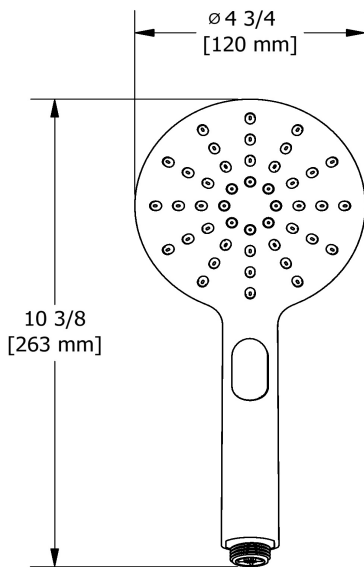

2-jet hand Shower
4364

Specifications

Descriptions

- Scale-free
- 2-jet hand shower: tropical breeze, luxurious
- Three positions

Available colors

- C : Chrome

Available flows

- 7.6 L/min, 2.0 gpm (US) 60psi
- 5.69 L/min, 1.5 gpm (US) 60psi (4364-15)
- 6.6L/min, 1.75 gpm (US) 60psi (4364-WS) *

EPA certification applicable to the indicated model only

Certifications

- CSA B125.1
- ASME A112.18.1
- CMR248 Approval

Sizes, models and finishes may differ from those presented.

Warranty

This **Riobel Inc.** product you have purchased carries a Limited Lifetime Warranty on the chrome, PVD finish, blacks and all working parts and is guaranteed from the initial purchase date against all manufacturing defects. All other finishes, including plastic components, are guaranteed for one year. All electric and/or electronic parts are covered by a 5-year limited warranty.