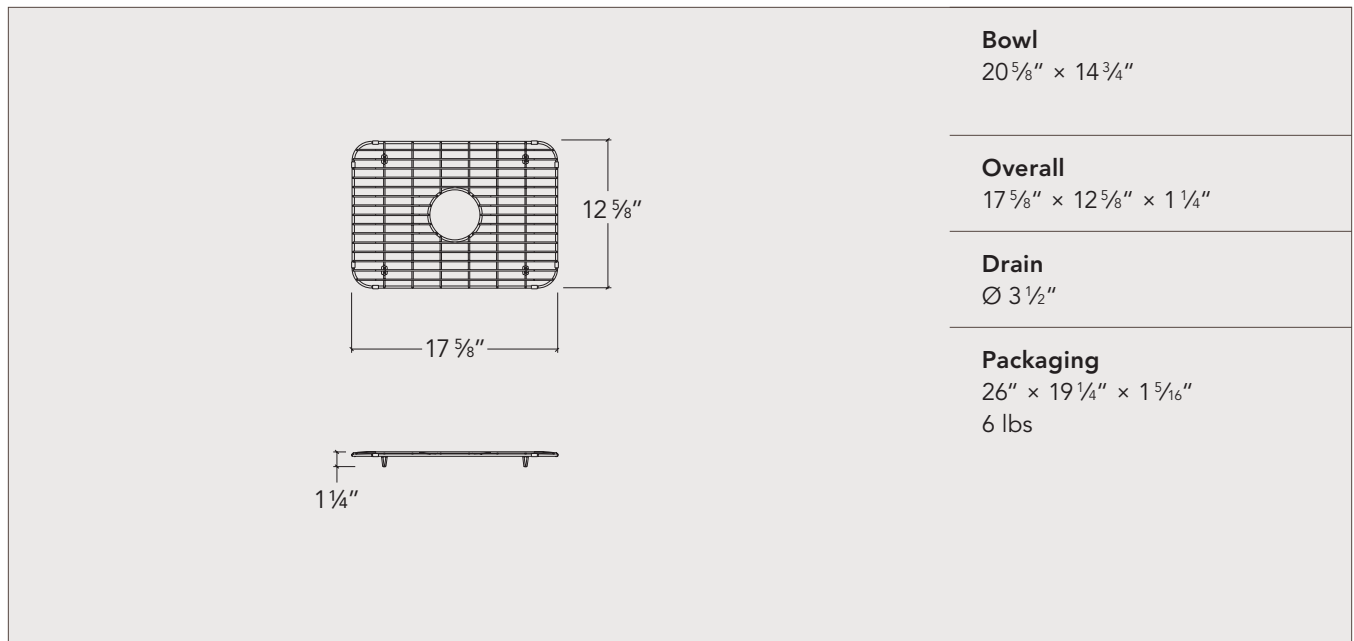

TM-G-2014

ProTerra M125

Grid

For fireclay kitchen sink

Features and benefits

- 304 electro polished finish stainless steel
- Silicone legs and bumpers prevent the grid from sliding around and scratching the sink
- Prevents dishes and silverware from striking the bottom of the sink
- Lets water drain away from items placed in the sink
- Provides a flat, stable surface to place things on