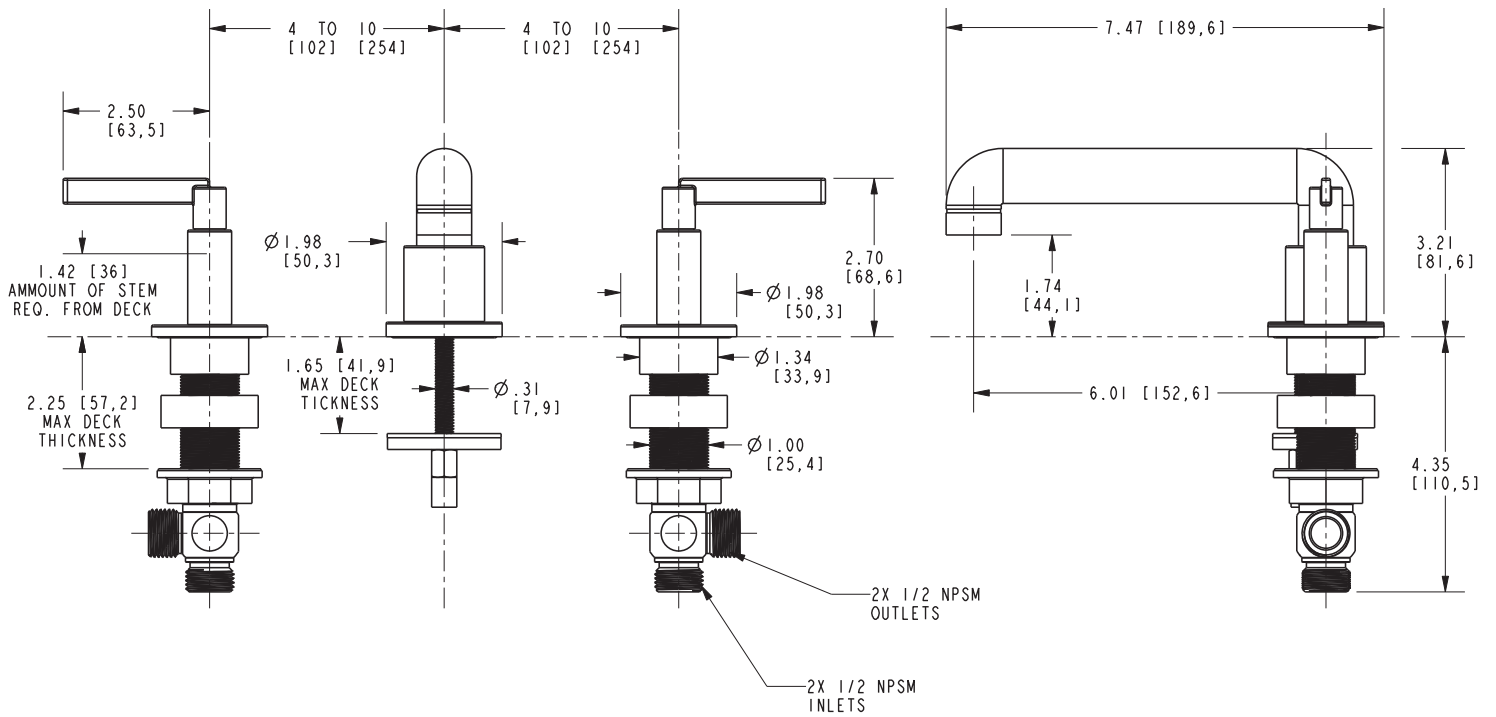

Features

- Solid brass construction
- Brass valve bodies
- Quarter-turn washerless ceramic disc valve cartridges
- Spout assembly with integral supply hoses
- Push Pop-Up drain with tailpiece
- 1.74" (4.4 cm) spout height at outlet
- 6.01" (15.3 cm) spout reach (c-c)
- For 8" (20.3 cm) centers - Maximum 20" (50.8 cm)
- ADA Compliant
- 1.2 GPM (4.5 LPM) Max

Widespread Lavatory Faucet
3320

Codes / Standards Compliance

Meets or exceeds the following at date of manufacture:

- ASME A112.18.1/CSA B125.1
- IAMPO/cUPC
- NSF/ANSI/CAN 61, SECTION 9
- NSF/ANSI 372
- IPC
- ADA & ICC/ANSI A117.1
- Energy Policy Act of 1992
- EPA WaterSense
- California Energy Commission
- All applicable US Federal and State material regulations

Product Specification: Add size designator and "Color / Finish" suffix to Model number, below.

The two-handle Widespread Lavatory Faucet shall be made of solid brass construction. Faucet shall incorporate a spout assembly with integral supply hoses and feature brass valve bodies with quarter-turn washerless ceramic disc valve cartridges. Faucet shall have a 1.2 gallon (4.5 liter) per minute maximum flow rate. Product shall be for 8" (20.3 cm) centers - Maximum 20" (50.8 cm). Product shall incorporate a 1.74" (4.4 cm) spout height at outlet and a 6.01" (15.3 cm) spout reach (c-c). Faucet shall include a Push Pop-Up drain with tailpiece and incorporate lever handles. Widespread Lavatory Faucet shall be Newport Brass Model 3320/____ .

3320

Product Dimensions are provided for reference only. For specific product installation guidelines, please reference the Installation Instructions of the product being installed.

Tolmin Widespread Lavatory Faucet 3320