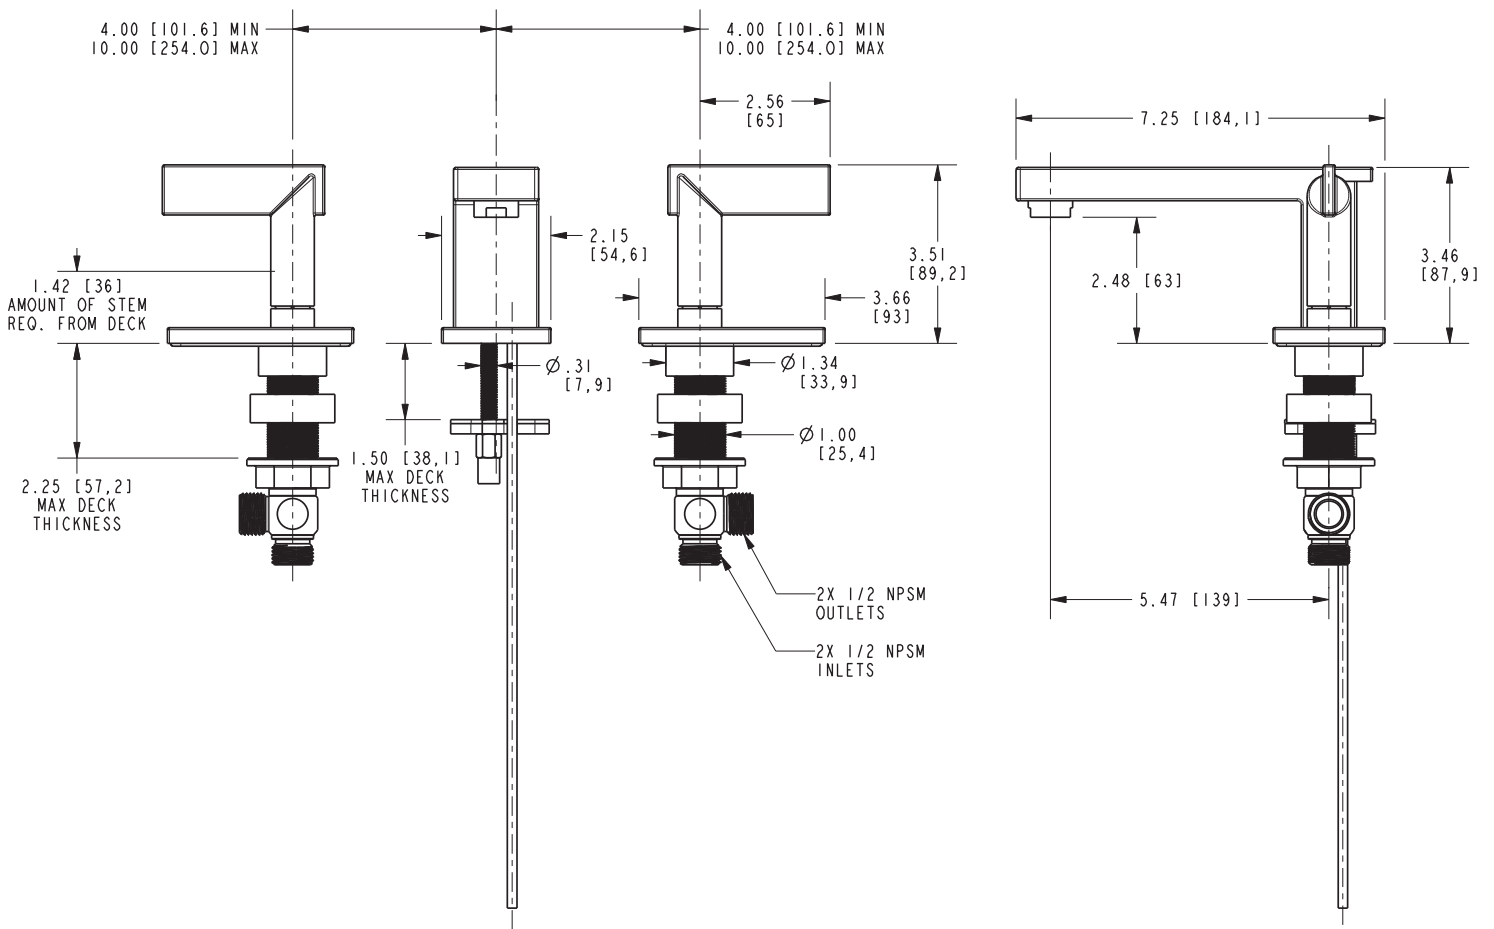

**Features**

- Solid brass construction
- Brass valve bodies
- Quarter-turn washerless ceramic disc valve cartridges
- Spout assembly with integral supply hoses
- Pop-up drain with tailpiece
- 2.48" (6.3 cm) spout height at outlet
- 5.47" (13.9 cm) spout reach (c-c)
- For 8" (20.3 cm) centers - Maximum 20" (50.8 cm)
- ADA Compliant
- 1.2 GPM (4.5 LPM) Max

**Product Specification** Add "Color / Finish" suffix to Model number, below.

The two-handle Widespread Lavatory Faucet shall be made of solid brass construction. Faucet shall incorporate a spout assembly with integral supply hoses and feature brass valve bodies with quarter-turn washerless ceramic disc valve cartridges. Faucet shall have a 1.2 gallon (4.5 liter) per minute maximum flow rate. Product shall be for 8" (20.3 cm) centers - Maximum 20" (50.8 cm). Product shall incorporate a 2.48" (6.3 cm) spout height at outlet and a 5.47" (13.9 cm) spout reach (c-c). Faucet shall include a pop-up drain with tailpiece and incorporate ADA compliant contemporary lever handles. Widespread Lavatory Faucet shall be Newport Brass Model 2540/\_\_\_\_ .

## PRODUCT DIMENSIONS *(Units are in inches)*

Product Dimensions are provided for reference only. For specific product installation guidelines, please reference the Installation Instructions of the product being installed.

### Metro Widespread Lavatory Faucet 2540