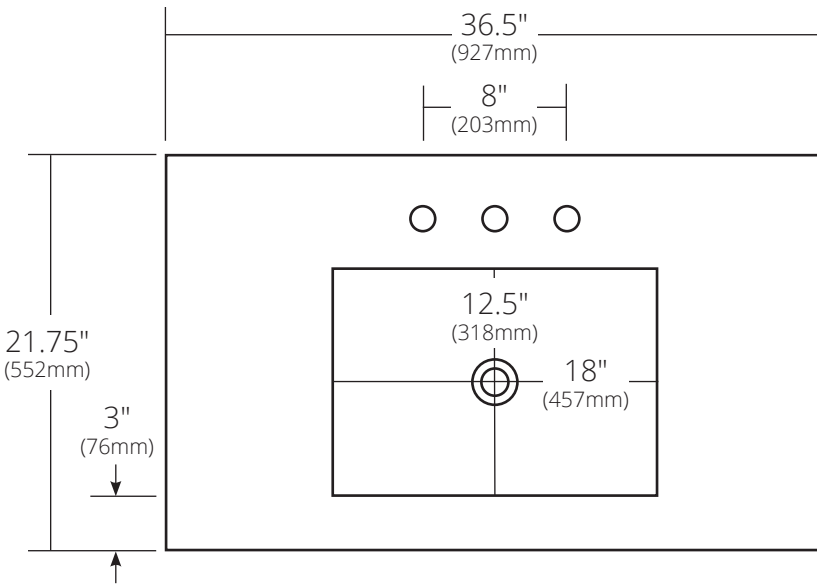

SPECIFICATIONS

**36" COZUMEL VANITY TOP**

TOP VIEW

SIDE VIEW

VNT3622 Antique  
VNT3655 Brushed Nickel

**PRODUCT DETAILS**

- 36.5"w x 21.75"d x 4.5"h (927mm x 552mm x 114mm)
- Vanity Top Thickness: 1.25" (32 mm)
- Basin: 18"w x 12.5"d x 4"h (457mm x 318mm x 102mm)
- Hand hammered, 16 gauge recycled copper
- Pre-drilled for 8" (203mm) faucet spread
- 1.5" (38mm) drain opening

**COORDINATING PRODUCTS**

- Drains: DR120, DR130 or DR150
- Sedona or Divinity Mirror

**STANDARDS COMPLIANCE**

**IMPORTANT**

Due to the handcrafted nature of this product, it will vary in finish, texture, hammering, and other details. Dimensions may vary up to .25" (6mm).