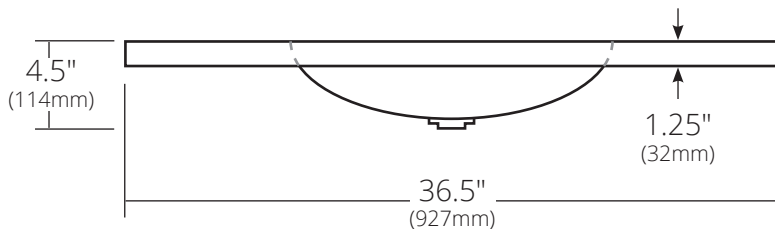

SPECIFICATIONS

**36" COZUMEL VANITY TOP**

TOP VIEW

SIDE VIEW

VNT3622 Antique  
VNT3655 Brushed Nickel

**PRODUCT DETAILS**

- 36.5"w x 21.75"d x 4.5"h (927mm x 552mm x 114mm)
- Vanity Top Thickness: 1.25" (32 mm)
- Basin: 18"w x 12.5"d x 4"h (457mm x 318mm x 102mm)
- Hand hammered, 16 gauge recycled copper
- Pre-drilled for 8" (203mm) faucet spread
- 1.5" (38mm) drain opening

**COORDINATING PRODUCTS**

- Drains: DR120, DR130 or DR150
- Sedona or Divinity Mirror

**STANDARDS COMPLIANCE**

**IMPORTANT**

Due to the handcrafted nature of this product, it will vary in finish, texture, hammering, and other details. Dimensions may vary up to .25" (6mm).