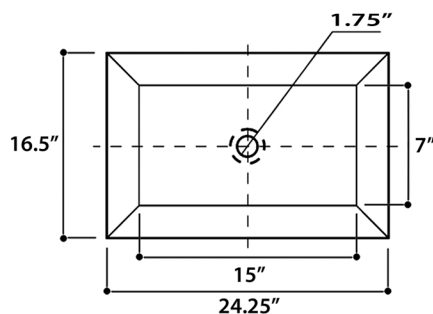

## Fireclay Bathroom Vanity Sink

**MODEL:**  
RC73040W "CANNES"

TOP VIEW

FRONT VIEW

SIDE VIEW

| Overall Dimensions | Interior Bowl | Interior Depth | Exterior Height                 | Drain Dimensions |
|--------------------|---------------|----------------|---------------------------------|------------------|
| 24.25" x 16.5"     | 15" x 7"      | 5.25"          | 5.5" overall<br>3" from counter | 1.75"            |

### FEATURES

- Genuine Italian Fireclay
- Nominal Dimensions - Actual may vary by 1/4"
- Semi-recessed vessel mount, Template Not Included
- No overflow
- Made in Italy
- Do not clean with abrasive cleansers or pads
- Limited Warranty For Manufacturer Defects