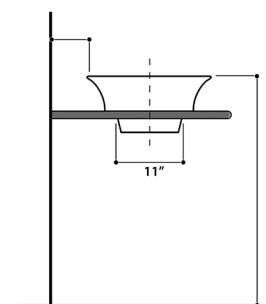

## Fireclay Bathroom Vanity Sink

**MODEL:**  
RC73040W "CANNES"

TOP VIEW

FRONT VIEW

SIDE VIEW

| Overall Dimensions | Interior Bowl | Interior Depth | Exterior Height                 | Drain Dimensions |
|--------------------|---------------|----------------|---------------------------------|------------------|
| 24.25" x 16.5"     | 15" x 7"      | 5.25"          | 5.5" overall<br>3" from counter | 1.75"            |

### FEATURES

- Genuine Italian Fireclay
- Nominal Dimensions - Actual may vary by 1/4"
- Semi-recessed vessel mount, Template Not Included
- No overflow
- Made in Italy
- Do not clean with abrasive cleansers or pads
- Limited Warranty For Manufacturer Defects