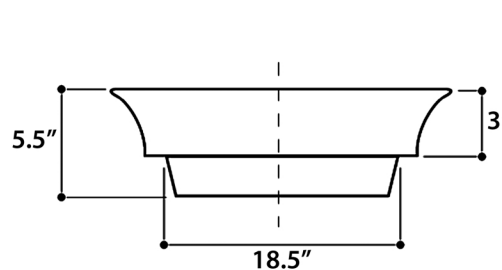

## Fireclay Bathroom Vanity Sink

**MODEL:**  
RC73040W "CANNES"

TOP VIEW

FRONT VIEW

SIDE VIEW

| Overall Dimensions | Interior Bowl | Interior Depth | Exterior Height                 | Drain Dimensions |
|--------------------|---------------|----------------|---------------------------------|------------------|
| 24.25" x 16.5"     | 15" x 7"      | 5.25"          | 5.5" overall<br>3" from counter | 1.75"            |

### FEATURES

- Genuine Italian Fireclay
- Nominal Dimensions - Actual may vary by 1/4"
- Semi-recessed vessel mount, Template Not Included
- No overflow
- Made in Italy
- Do not clean with abrasive cleansers or pads
- Limited Warranty For Manufacturer Defects