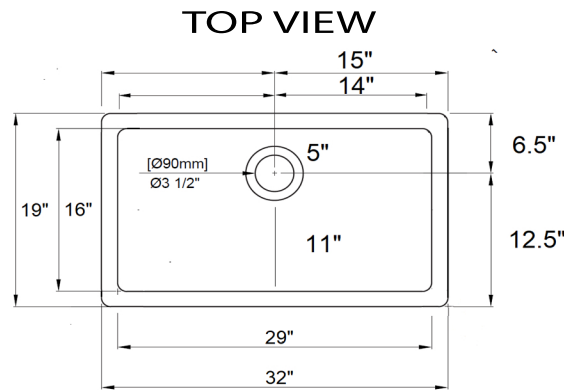

Brightwork Collection

Undermount Kitchen Sink

MODEL:
KSSH3219-10

Overall Dimensions	Interior Dimensions	Bowl Height	Bowl Depth	Drain Dimensions
32" x 19"	29" x 16"	10"	9.875"	3.5" Opening

Features

- Hand Hammered
- 3.5" Drain Opening
- Nominal Dimensions May Vary By .25"
- 16 Gauge Stainless Steel
- 9.875" Bowl Depth
- Undermount Installation
- Garbage Disposal Safe