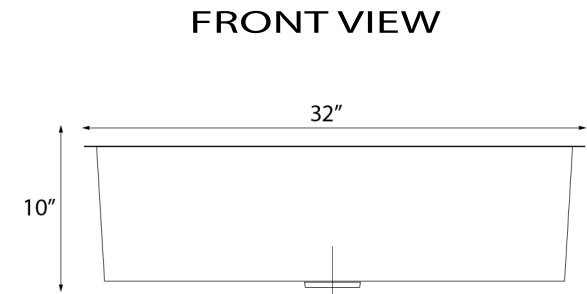

Brightwork Collection

Undermount Kitchen Sink

MODEL:
KSSH3219-10

Overall Dimensions	Interior Dimensions	Bowl Height	Bowl Depth	Drain Dimensions
32" x 19"	29" x 16"	10"	9.875"	3.5" Opening

Features

- Hand Hammered
- 3.5" Drain Opening
- Nominal Dimensions May Vary By .25"
- 16 Gauge Stainless Steel
- 9.875" Bowl Depth
- Undermount Installation
- Garbage Disposal Safe