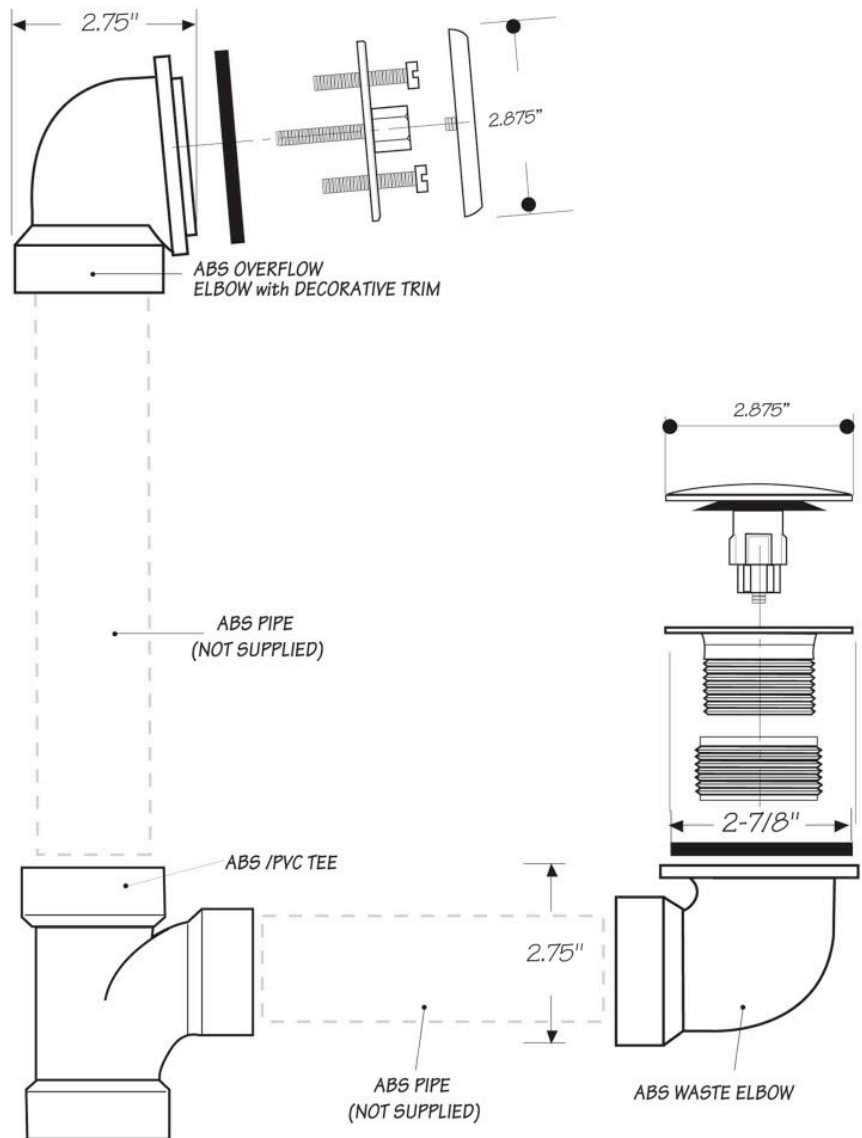

This model offers you the following features & benefits:

- Pipe NOT included
- Deluxe Designer Face Plate
- Available in ABS or PVC

Kit includes:

- Rigid Overflow Head
- Drain Shoe
- Tee
- Soft Touch Clicker Trim
- Available in 21 finishes
  - ☐ CPB - Polished Chrome
  - ☐ SC - Satin Chrome
  - ☐ PN - Polished Nickel
  - ☐ BRN - Brushed Nickel
  - ☐ PRN - Pearl Nickel
  - ☐ PEW - Pewter
  - ☐ AB - Antique Brass
  - ☐ SB - Satin Brass
  - ☐ PVD - Polished Brass
  - ☐ WB - Weathered Brass
  - ☐ WCP - Weathered Copper
  - ☐ ACP - Antique Copper
  - ☐ ORB - Oil Rubbed Bronze
  - ☐ VB - Venetian Bronze*
  - ☐ PVDDB - Brushed Bronze
  - ☐ TB - Tuscan Brass
  - ☐ MB - Matte Black
  - ☐ FG - French Gold
  - ☐ GPB - Polished Gold
  - ☐ SG - Satin Gold

Lifetime warranty on Clicker Mechanism.

Complies to IAPMO/CSA standards

Specifications subject to change without notice.

© Mountain Plumbing Products

www.mountainplumbing.com

Call Toll-Free 1.888.222.9140

Form MPP BDWUNV 2006

Warranty

- *ALL MOUNTAIN PRODUCTS CARRY A 1 YEAR WARRANTY ON ALL WORKING PARTS.(except disposers)
- *MOST SPECIAL FINISHES HAVE A 1 YEAR WARRANTY IF INSTRUCTIONS ARE FOLLOWED PROPERLY. ORB, EB, MHB, WCP, AND TB HAVE A 90 DAY WARRANTY IF INSTRUCTIONS ARE FOLLOWED PROPERLY.
- *ALL PVD FINISHES COME WITH A LIFETIME WARRANTY IF INSTRUCTIONS ARE FOLLOWED PROPERLY
- *ALL XENYO COLORED PRODUCTS HAVE A LIFETIME WARRANTY
- *USE OF PLUMBERS PUTTY ON PRODUCTS VOIDS WARRANTY