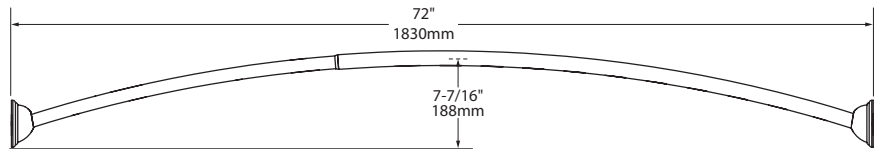

## Adjustable-Length Curved Shower Rod

### Stock Numbers:

- **CSR2160BN – Adjustable-Length Curved Shower Rod**  
 Brushed Nickel Finish  
 1-inch Diameter Rod  
 Adjusts to fit shower enclosures between 54-inches and 72-inches  
 Wholesale Packaging
- **CSR2160CH – Adjustable-Length Curved Shower Rod**  
 Chrome Finish  
 1-inch Diameter Rod  
 Adjusts to fit shower enclosures between 54-inches and 72-inches  
 Wholesale Packaging
- **CSR2160OWB – Adjustable-Length Curved Shower Rod**  
 Old World Bronze Finish  
 1-inch Diameter Rod  
 Adjusts to fit shower enclosures between 54-inches and 72-inches  
 Wholesale Packaging
- **CSR2160BG – Adjustable-Length Curved Shower Rod**  
 Brushed Gold Finish  
 1-inch Diameter Rod  
 Adjusts to fit shower enclosures between 54-inches and 72-inches  
 Wholesale Packaging
- **CSR2160BL – Adjustable-Length Curved Shower Rod**  
 Matte Black Finish  
 1-inch Diameter Rod  
 Adjusts to fit shower enclosures between 54-inches and 72-inches  
 Wholesale Packaging
- **CSR2160NL – Adjustable-Length Curved Shower Rod**  
 Polished Nickel Finish  
 1-inch Diameter Rod  
 Adjusts to fit shower enclosures between 54-inches and 72-inches  
 Wholesale Packaging

### Dimensions: