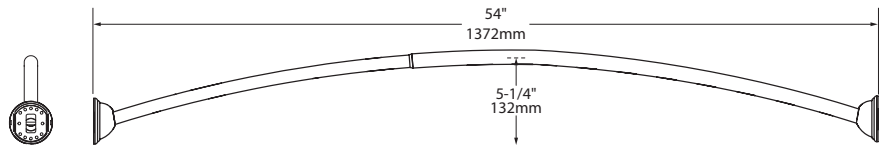

## Adjustable-Length Curved Shower Rod

### Stock Numbers:

- **CSR2160BN – Adjustable-Length Curved Shower Rod**  
 Brushed Nickel Finish  
 1-inch Diameter Rod  
 Adjusts to fit shower enclosures between 54-inches and 72-inches  
 Wholesale Packaging
- **CSR2160CH – Adjustable-Length Curved Shower Rod**  
 Chrome Finish  
 1-inch Diameter Rod  
 Adjusts to fit shower enclosures between 54-inches and 72-inches  
 Wholesale Packaging
- **CSR2160OWB – Adjustable-Length Curved Shower Rod**  
 Old World Bronze Finish  
 1-inch Diameter Rod  
 Adjusts to fit shower enclosures between 54-inches and 72-inches  
 Wholesale Packaging
- **CSR2160BG – Adjustable-Length Curved Shower Rod**  
 Brushed Gold Finish  
 1-inch Diameter Rod  
 Adjusts to fit shower enclosures between 54-inches and 72-inches  
 Wholesale Packaging
- **CSR2160BL – Adjustable-Length Curved Shower Rod**  
 Matte Black Finish  
 1-inch Diameter Rod  
 Adjusts to fit shower enclosures between 54-inches and 72-inches  
 Wholesale Packaging
- **CSR2160NL – Adjustable-Length Curved Shower Rod**  
 Polished Nickel Finish  
 1-inch Diameter Rod  
 Adjusts to fit shower enclosures between 54-inches and 72-inches  
 Wholesale Packaging

### Dimensions: