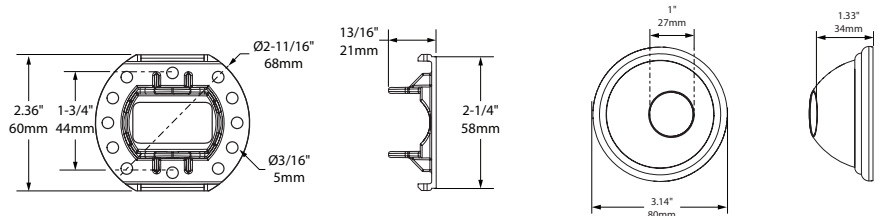

## Adjustable-Length Curved Shower Rod

### Stock Numbers:

- **CSR2160BN – Adjustable-Length Curved Shower Rod**  
 Brushed Nickel Finish  
 1-inch Diameter Rod  
 Adjusts to fit shower enclosures between 54-inches and 72-inches  
 Wholesale Packaging
- **CSR2160CH – Adjustable-Length Curved Shower Rod**  
 Chrome Finish  
 1-inch Diameter Rod  
 Adjusts to fit shower enclosures between 54-inches and 72-inches  
 Wholesale Packaging
- **CSR2160OWB – Adjustable-Length Curved Shower Rod**  
 Old World Bronze Finish  
 1-inch Diameter Rod  
 Adjusts to fit shower enclosures between 54-inches and 72-inches  
 Wholesale Packaging
- **CSR2160BG – Adjustable-Length Curved Shower Rod**  
 Brushed Gold Finish  
 1-inch Diameter Rod  
 Adjusts to fit shower enclosures between 54-inches and 72-inches  
 Wholesale Packaging
- **CSR2160BL – Adjustable-Length Curved Shower Rod**  
 Matte Black Finish  
 1-inch Diameter Rod  
 Adjusts to fit shower enclosures between 54-inches and 72-inches  
 Wholesale Packaging
- **CSR2160NL – Adjustable-Length Curved Shower Rod**  
 Polished Nickel Finish  
 1-inch Diameter Rod  
 Adjusts to fit shower enclosures between 54-inches and 72-inches  
 Wholesale Packaging

### Dimensions: