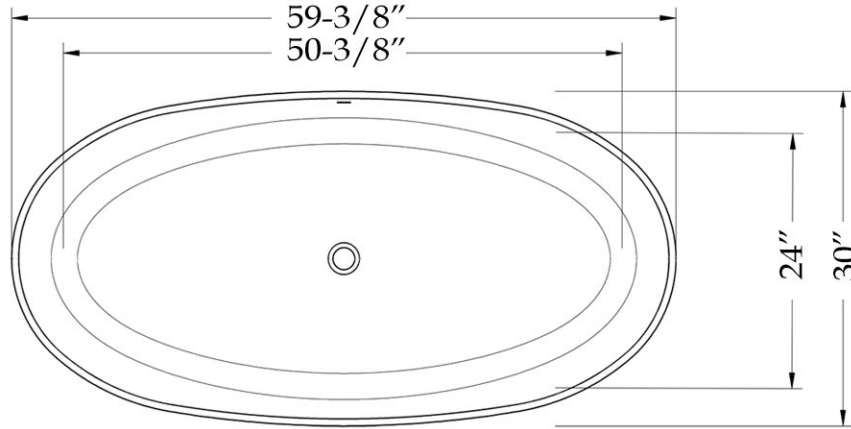

MAIDSTONE

www.MaidstoneSupply.com

Double Ended Contemporary Tub

Part No: 331

Volume: 45 gal Weight: 161 lbs

Contact Maidstone for additional information and specifications. For complete warranty information and a list of dealers visit www.MaidstoneSupply.com. All products and specifications are subject to change without notice. Maidstone is not responsible for typographical and/or dimensional errors. Typographical errors are subject to correction.

Note: Rough-in dimensions may vary +/- 1/2" and are subject to change. No responsibility is assumed by Maidstone.