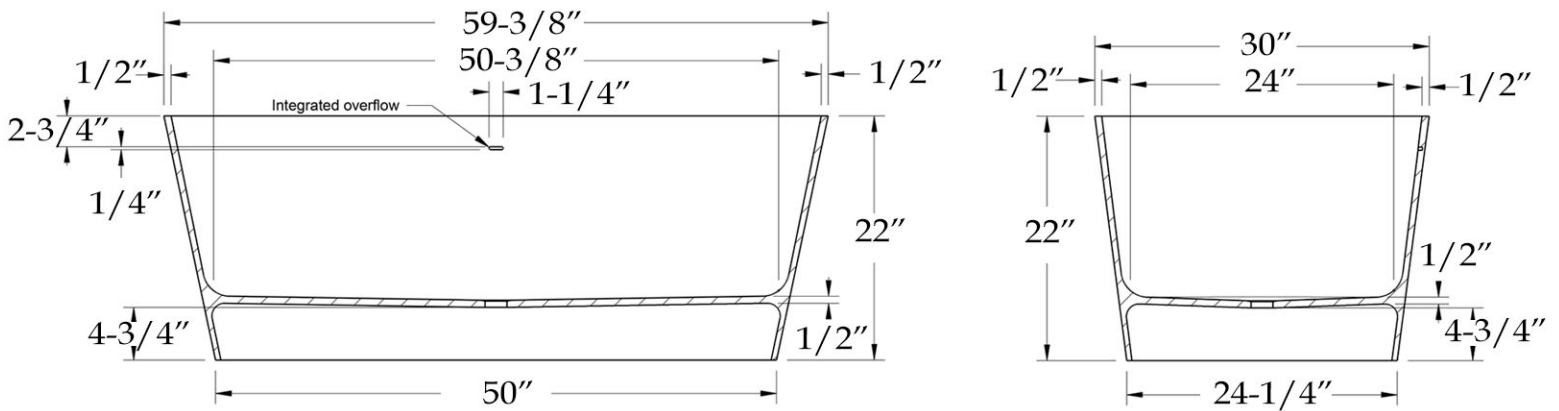

MAIDSTONE

www.MaidstoneSupply.com

Double Ended Contemporary Tub

Part No: 331

Volume: 45 gal Weight: 161 lbs

Contact Maidstone for additional information and specifications. For complete warranty information and a list of dealers visit www.MaidstoneSupply.com. All products and specifications are subject to change without notice. Maidstone is not responsible for typographical and/or dimensional errors. Typographical errors are subject to correction.

Note: Rough-in dimensions may vary +/- 1/2" and are subject to change. No responsibility is assumed by Maidstone.