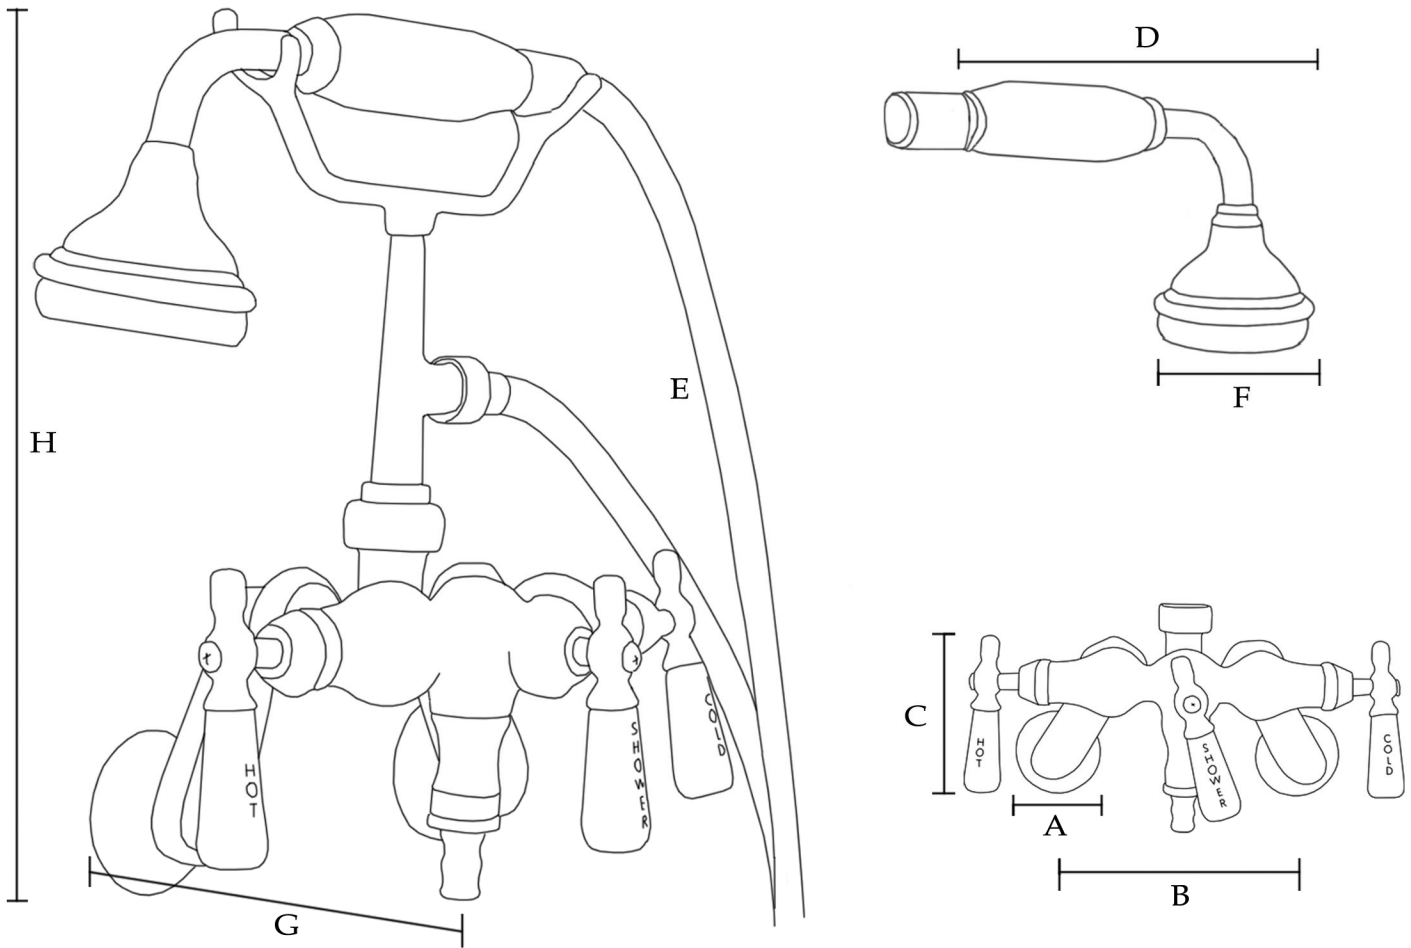

MAIDSTONE

www.MaidstoneSupply.com

Wall Mount Tub Faucet

Part No: 121-DSW2-1PL

(A) Base: 2-1/4" OD	(D) Hand Shower: 7" L	(G) Spout: 3" Reach
(B) Centers: 3-3/8" - 7" W	(E) Hose: 59-3/4" L	(H) Total Height: N/A
(C) Handle: 3-9/16" L	(F) Shower Head: 2-1/2" OD	Flow Rate: 7 gal/min

Note: Rough-in dimensions may vary +/- 1/2" and are subject to change. No responsibility is assumed by Maidstone.