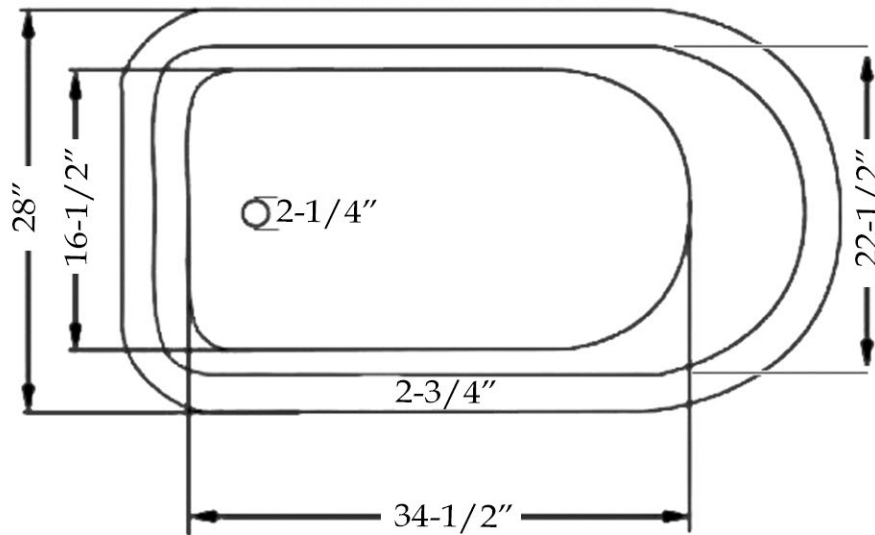

MAIDSTONE

www.MaidstoneSupply.com

Slipper Clawfoot Tub with Round Rim

Part No: 1202SL54-0

Volume: 42 gal Weight: 57 lbs Water Depth: 13"

Contact Maidstone for additional information and specifications. For complete warranty information and a list of dealers visit www.MaidstoneSupply.com. All products and specifications are subject to change without notice. Maidstone is not responsible for typographical and/or dimensional errors. Typographical errors are subject to correction.

Note: Rough-in dimensions may vary +/- 1/2" and are subject to change. No responsibility is assumed by Maidstone.