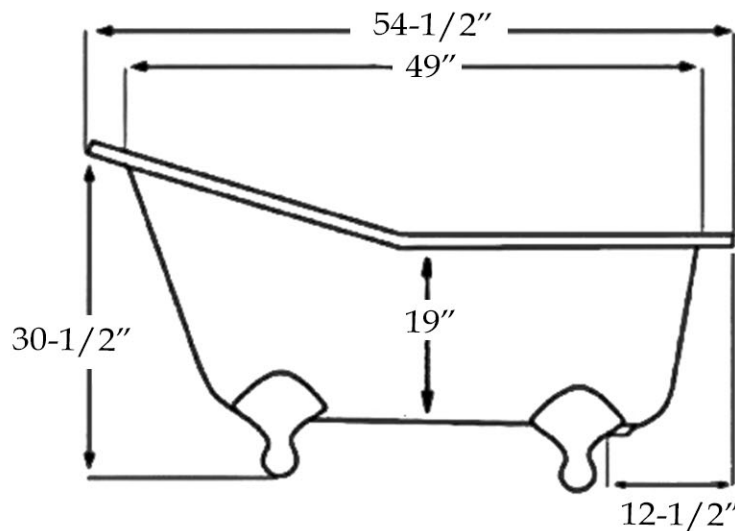

MAIDSTONE

www.MaidstoneSupply.com

Slipper Clawfoot Tub with Round Rim

Part No: 1202SL54-0

Volume: 42 gal Weight: 57 lbs Water Depth: 13"

Contact Maidstone for additional information and specifications. For complete warranty information and a list of dealers visit www.MaidstoneSupply.com. All products and specifications are subject to change without notice. Maidstone is not responsible for typographical and/or dimensional errors. Typographical errors are subject to correction.

Note: Rough-in dimensions may vary +/- 1/2" and are subject to change. No responsibility is assumed by Maidstone.