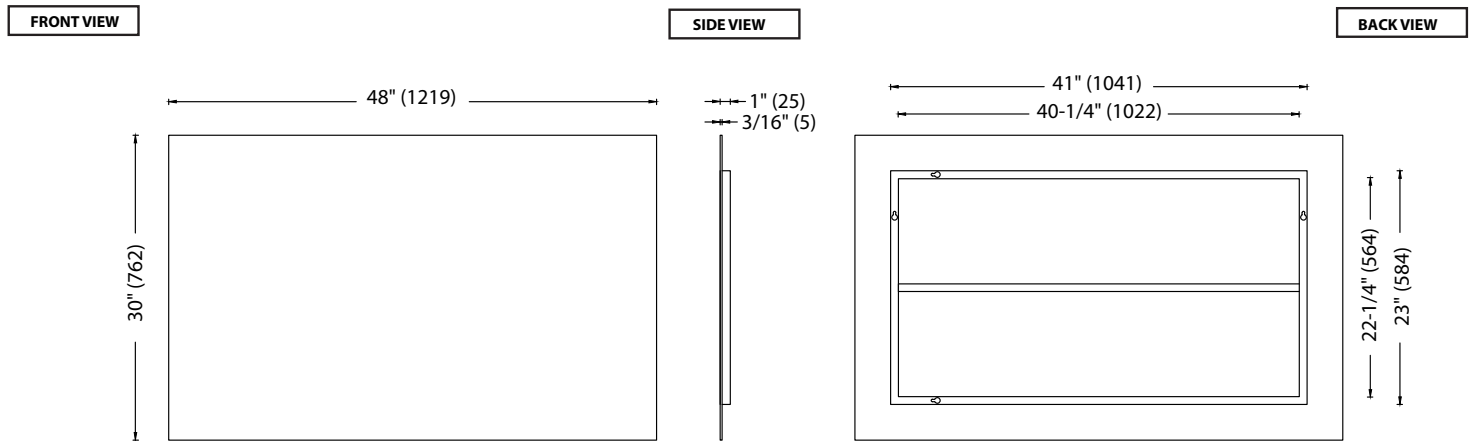

The Vetro Mirror Collection

Specification & Installation Guide

RL-VT4830-003-AL

Features

- Wall hung 48" x 30" frameless mirror
- Designer "floating" look - 3/4" off the wall
- Dual installation: mirror can be hung in long or short direction
- Size: 30"(762mm)H x 13/16"(20 mm)D x 48"(1219 mm)W or 48"(1219 mm)H x 13/16"(20 mm)D x 30"(762 mm)W
- Frameless with aluminum base
- Copper free mirror and GreenShield™ protective backing

Package dimension

51" x 33" x 6"

Gross weight

34 lbs / 16 kgs

RL-VT6030-003-AL

Features

- Wall hung 60" x 30" frameless mirror
- Designer "floating" look - 3/4" off the wall
- Dual installation: mirror can be hung in long or short direction
- Size: 30"(762 mm)H x 13/16"(20 mm)D x 60"(1524 mm)W or 60"(1524 mm)H x 13/16"(20 mm)D x 30"(762 mm)W
- Frameless with aluminum base
- Copper free mirror and GreenShield™ protective backing

Package dimension

63" x 33" x 6"

Gross weight

42 lbs / 19 kgs

For clarification, please contact Madeli Customer Care at (800)-819-6988 or (305)-718-8817 Ext. 1

All dimensions are approximate and subject to standard tolerance. Specifications subject to change without prior notice.