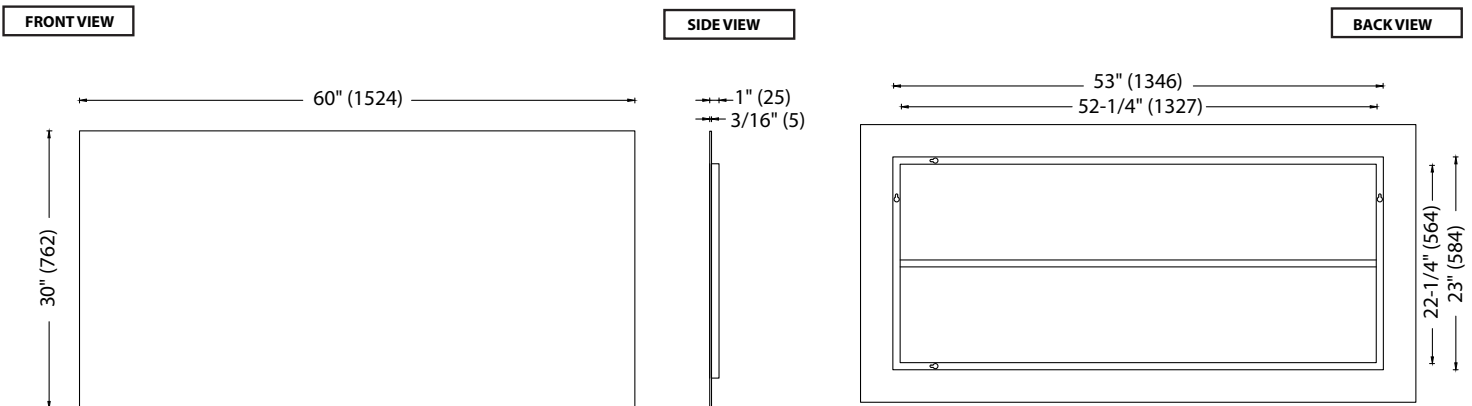

The Vetro Mirror Collection

Specification & Installation Guide

RL-VT4830-003-AL

Features

- Wall hung 48" x 30" frameless mirror
- Designer "floating" look - 3/4" off the wall
- Dual installation: mirror can be hung in long or short direction
- Size: 30"(762mm)H x 13/16"(20 mm)D x 48"(1219 mm)W or 48"(1219 mm)H x 13/16"(20 mm)D x 30"(762 mm)W
- Frameless with aluminum base
- Copper free mirror and GreenShield™ protective backing

Package dimension

51" x 33" x 6"

Gross weight

34 lbs / 16 kgs

RL-VT6030-003-AL

Features

- Wall hung 60" x 30" frameless mirror
- Designer "floating" look - 3/4" off the wall
- Dual installation: mirror can be hung in long or short direction
- Size: 30"(762 mm)H x 13/16"(20 mm)D x 60"(1524 mm)W or 60"(1524 mm)H x 13/16"(20 mm)D x 30"(762 mm)W
- Frameless with aluminum base
- Copper free mirror and GreenShield™ protective backing

Package dimension

63" x 33" x 6"

Gross weight

42 lbs / 19 kgs

For clarification, please contact Madeli Customer Care at (800)-819-6988 or (305)-718-8817 Ext. 1

All dimensions are approximate and subject to standard tolerance. Specifications subject to change without prior notice.