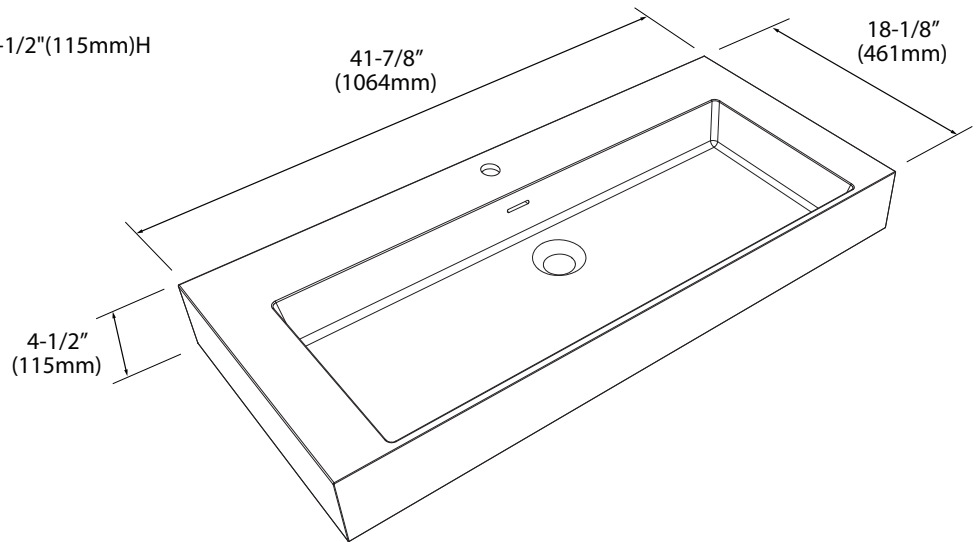

X-Stone Trough Sink - 42"

Specification & Installation Guide

Features

- X-Stone Trough sink 42"
- Size: 41-7/8"(1064mm)L x 18-1/8"(461mm)W x 4-1/2"(115mm)H
- Material: Solid Surface
- With overflow
- 4"H backsplash & sidesplash: Optional
- Single faucet: XTU1845-42-110-WH (shown)
- 8" widespread: XTU1845-42-130-WH
- No faucet hole: XTU1845-42-100-WH
- Packaging Dimensions: 45"x 21"x 7-1/2"
- Gross Weight: 58 lbs. / 26 kgs.

Finish

- Glossy White

Compliance: CSA B45.5-11/IAPMO Z124-11

For clarification, please contact Madeli Customer Care at (800)-819-6988 or (305)-718-8817 Ext. 1 or service@madeli.com

All dimensions are approximate and subject to standard tolerance. Specifications subject to change without prior notice.