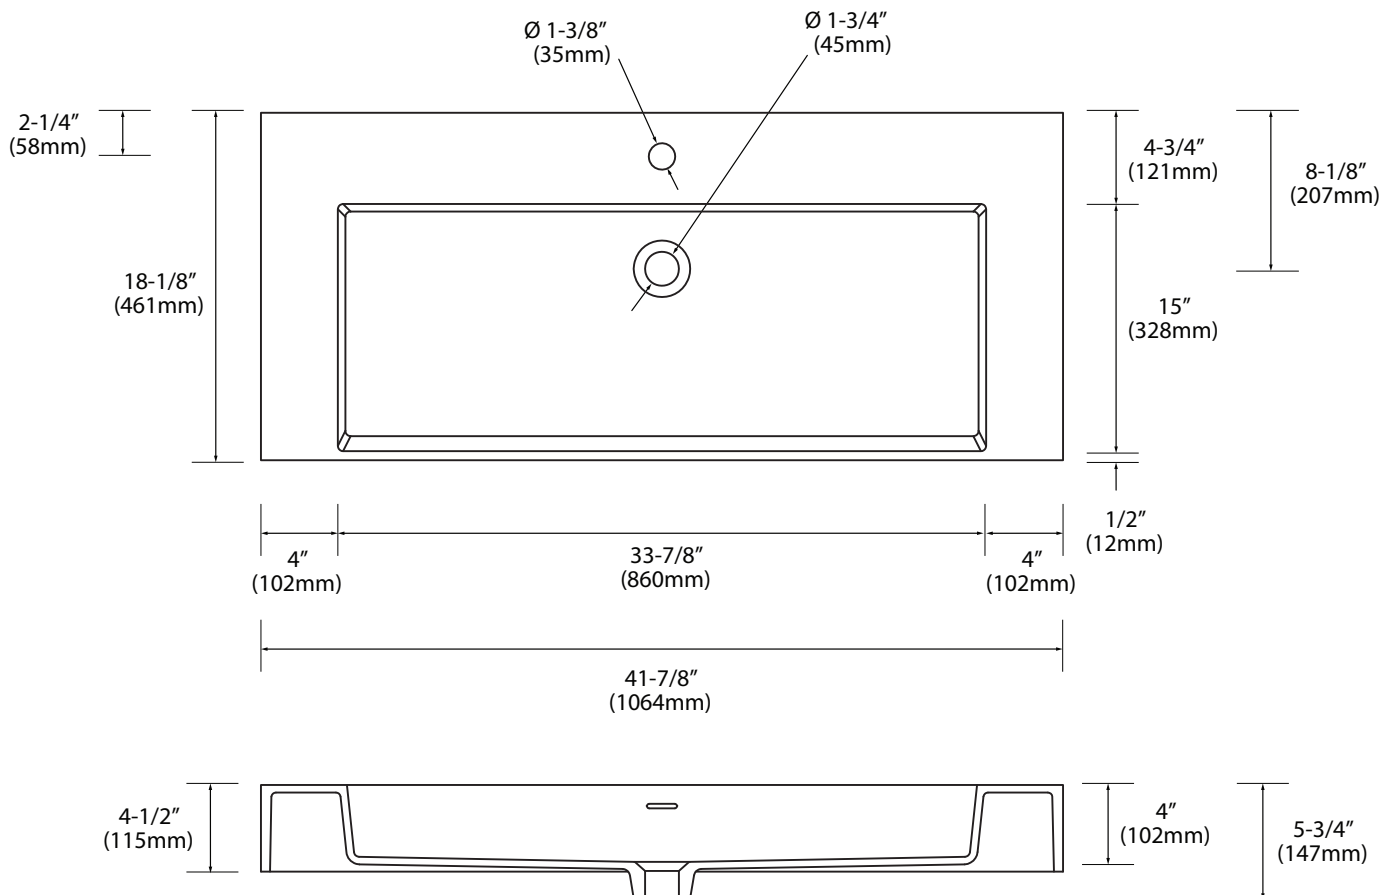

X-Stone Trough Sink - 42"

Specification & Installation Guide

Features

- X-Stone Trough sink 42"
- Size: 41-7/8"(1064mm)L x 18-1/8"(461mm)W x 4-1/2"(115mm)H
- Material: Solid Surface
- With overflow
- 4"H backsplash & sidesplash: Optional
- Single faucet: XTU1845-42-110-WH (shown)
- 8" widespread: XTU1845-42-130-WH
- No faucet hole: XTU1845-42-100-WH
- Packaging Dimensions: 45"x 21"x 7-1/2"
- Gross Weight: 58 lbs. / 26 kgs.

Finish

- Glossy White

Compliance: CSA B45.5-11/IAPMO Z124-11

For clarification, please contact Madeli Customer Care at (800)-819-6988 or (305)-718-8817 Ext. 1 or service@madeli.com

All dimensions are approximate and subject to standard tolerance. Specifications subject to change without prior notice.