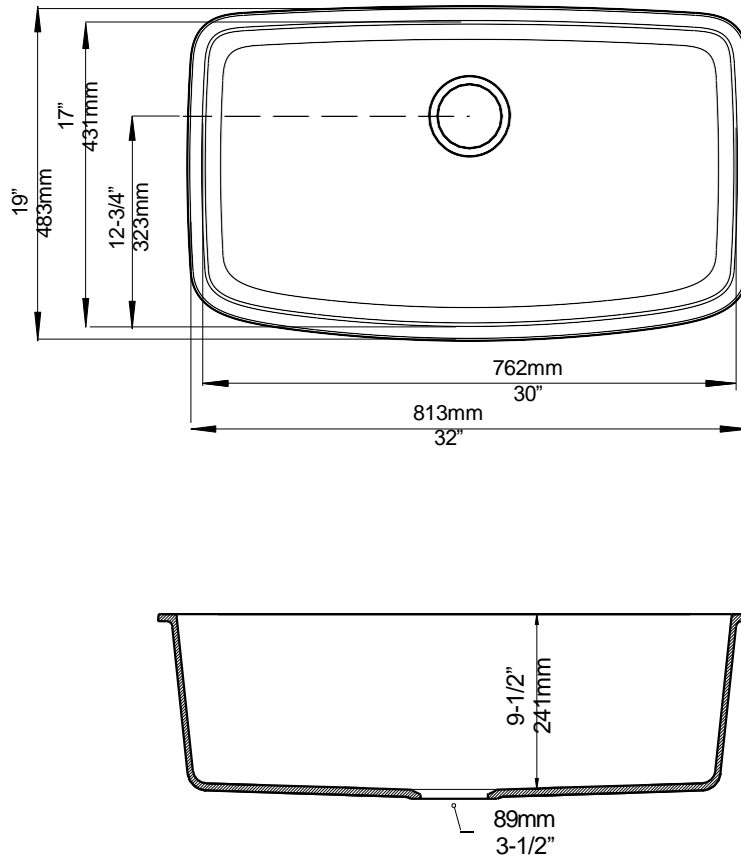

SILGRANIT® Single Bowl Undermount

LUXART®

Product Specifications

Contact your sales representative for more information or visit our website at luxartcollection.com