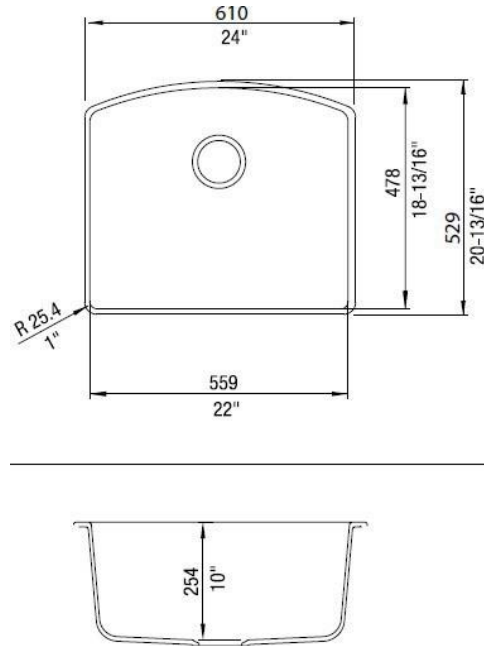

SILGRANIT® Single Bowl Undermount

LUXART®

Product Specifications

Contact your sales representative for more information or visit our website at luxartcollection.com