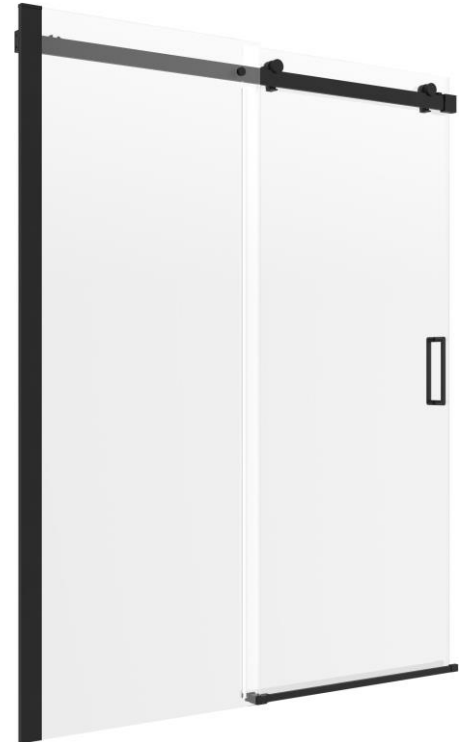

## 5/16" SLOW CLOSE ROLLER SHOWER DOOR

Model #: ARCRLSC6074CL-BLM

FITS OPENING: 58-7/8" to 60"W x 74"H  
ENTRY WALK-THROUGH OPENING: 26-1/2"W x 68-3/4"H

5/16" clear tempered safety glass

Matte Black Finish

Slow Close system to eliminate door slams  
and quietly close shower door without banging

One operating panel and one fixed panel

Install operating panel left or right side

One handle

1-1/2" Opening range

Up to 3/8" adjustment for out of square walls

H2OFF® Clean Glass Technology is applied to the inside  
surface of the glass. Backed by a 5-Year Warranty.

WAMM®: We All Make Mistakes®! Program

Clear Glass