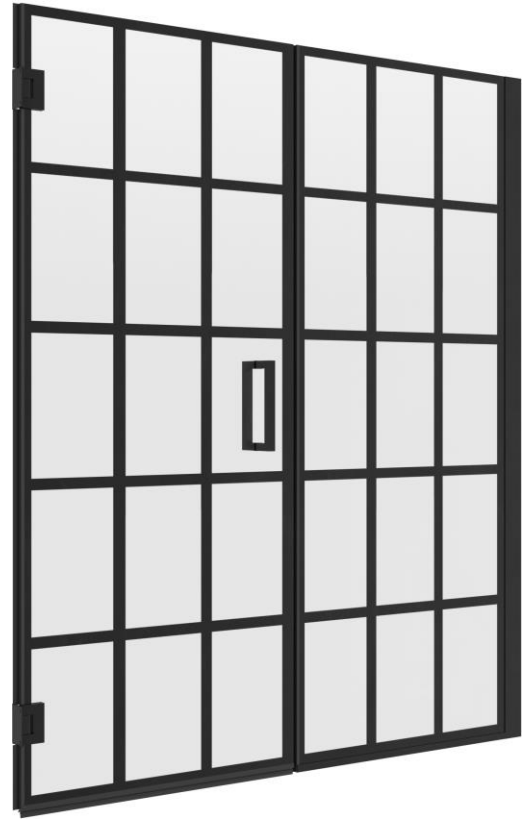

3/8" FRAMELESS HINGE SHOWER DOOR & INLINE PANEL

Model #: MOHG6074GR-BLM

FITS OPENING: 58-1/2" to 60"W x 74"H

Clear Glass with durable black screen-printed industrial windowpane

Matte Black Finish

3/8" tempered safety glass

Through-the-glass mitered handle

Hinge system up to 1-1/2" opening adjustment on panel side

Can be installed hinge right or left of wall only

H2OFF® Clean Glass Technology is applied to the inside surface of the glass. Backed by a 5-Year Warranty

Clear Glass
Grid Pattern

Matte Black