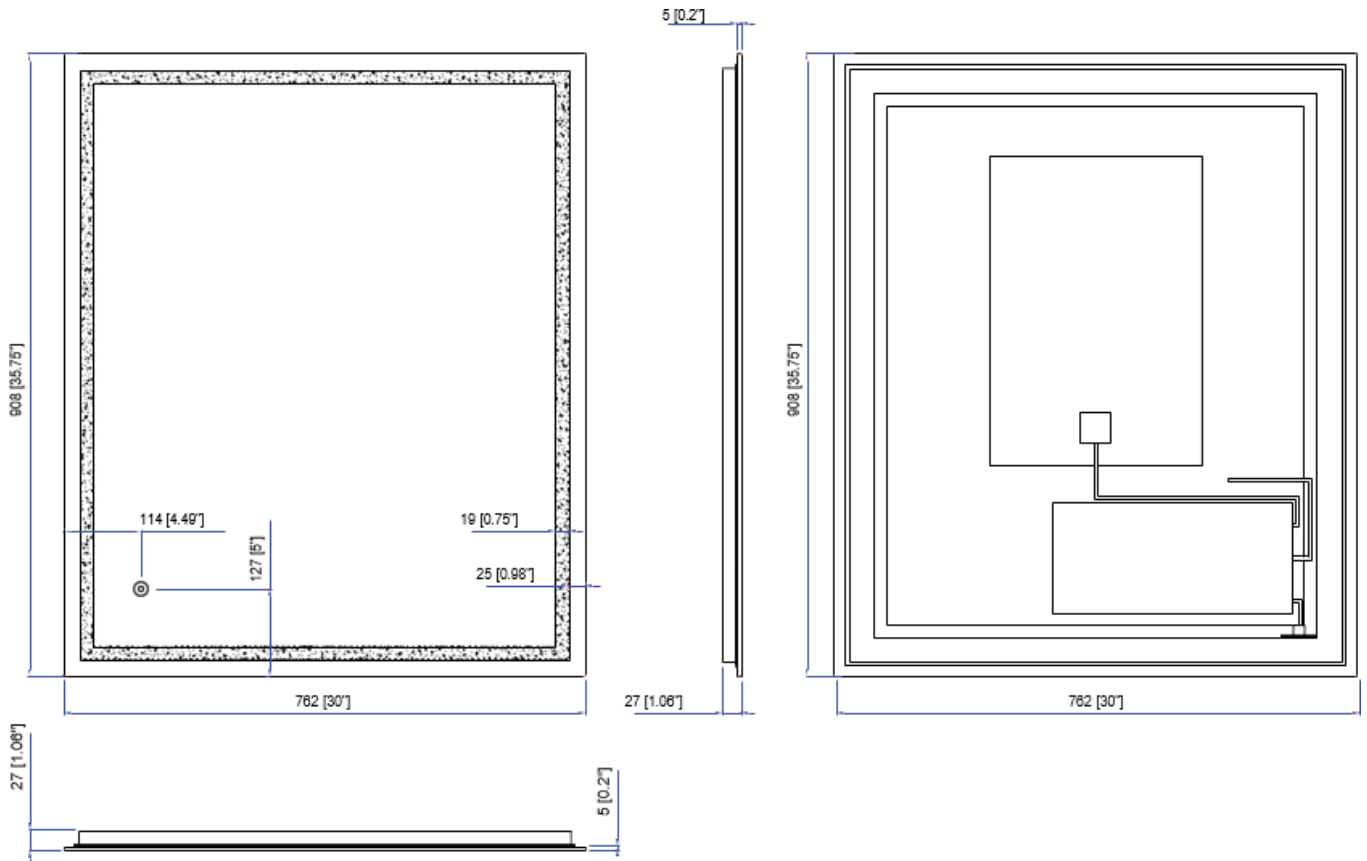

L U X A R T.

andressa®

LED Dimmable Mirror

LXMIRTT3036

LED3036-RT

30" x 36" LED Dimmable Mirror

- Overall Dimensions: 30" W x 1-1/4" D x 35-3/4" H
- One button design for power and dimming
- Automatic anti fog features turns on and off with lights ETL & cETL certified, IP44 rated rectangular LED mirror
- 5mm Copper-free silver mirror with treated edges
- UL certified high brightness energy saving LED lights
- Designed to be hardwired – no wall plug attached or included
- Screws, wall anchors, mounting brackets, and wire connectors included for ease of installation

**Please refer to the installation manual for cleaning instructions

LUXART.

andressa®

LED Dimmable Mirror

LXMIRTT3036

LED3036-RT

Need Help? If you have any questions or concerns, please email: customerservice@luxartcollection.com.
Por favor. Si tiene alguna pregunta o duda, envíe un correo electrónico: customerservice@luxartcollection.com