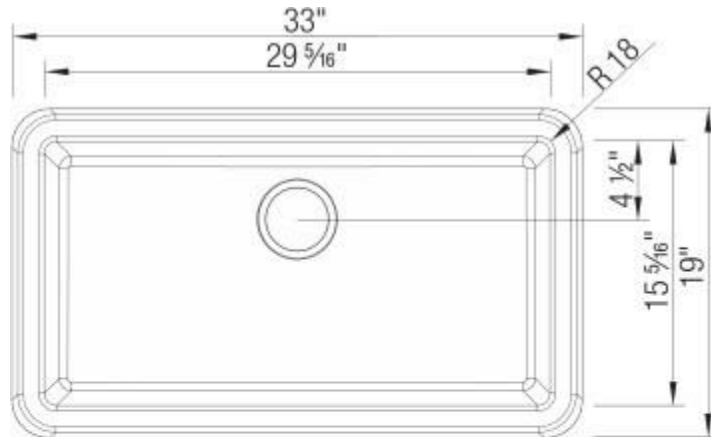

SILGRANIT® Single Bowl Apron Front

LUXART®

Product Specifications

Contact your sales representative for more information or visit our website at luxartcollection.com