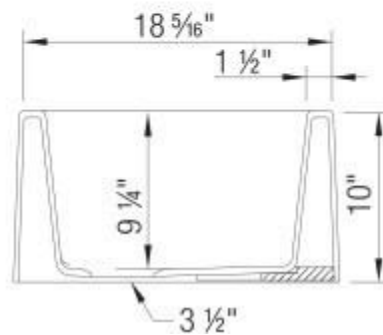

SILGRANIT® Single Bowl Apron Front

LUXART®

Product Specifications

Contact your sales representative for more information or visit our website at luxartcollection.com