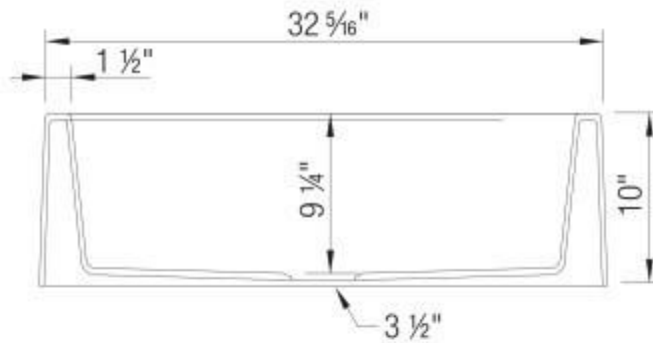

SILGRANIT® Single Bowl Apron Front

LUXART®

Product Specifications

Contact your sales representative for more information or visit our website at luxartcollection.com