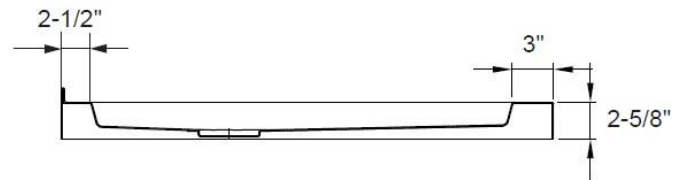

42" x 42" Neo-Angle Shower Base

Product Specifications

Features

- High gloss acrylic surface for a bright shine
- Easy to clean, scratch and stain resistant
- Reinforced, easy-to-step over threshold
- Spacious slip resistant area for showering
- Easy to install for both new construction and remodel projects
- Screw flange direct to stud, no T-brace or clips required
- Covered with protective film to maintain finish during installation
- 5-Year Consumer, 2-Year Commercial Limited Warranty
- Meets ANSI and CSA Standards
- Suggested drain – ML42150

Overall Size: 42" x 42" x 2-5/8"

Drain Placement: Center

Material: High Gloss Acrylic

LXSB4242NA-W

All dimensions listed are nominal. Luxart® reserves the right to make product and material changes at any time without notice.