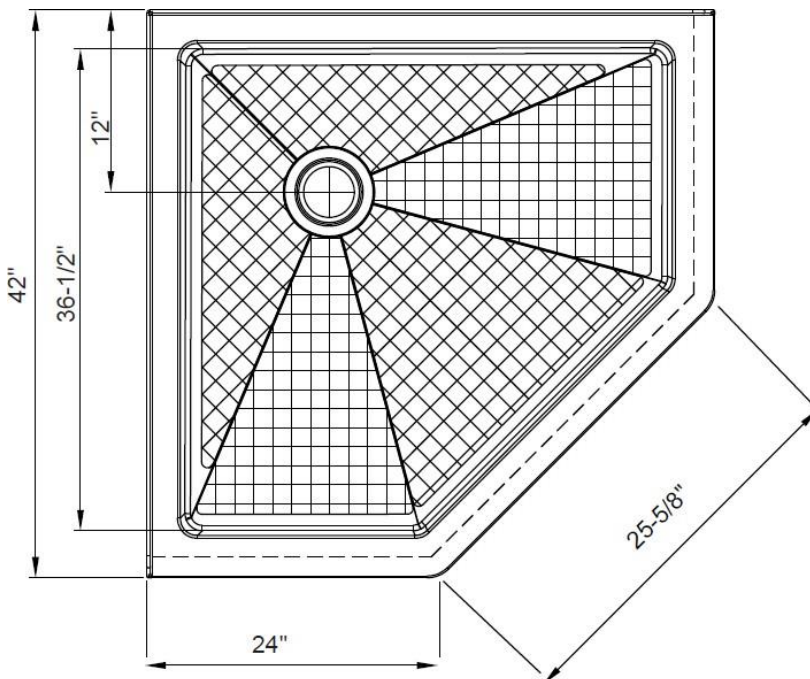

42" x 42" Neo-Angle Shower Base

Product Specifications

Features

- High gloss acrylic surface for a bright shine
- Easy to clean, scratch and stain resistant
- Reinforced, easy-to-step over threshold
- Spacious slip resistant area for showering
- Easy to install for both new construction and remodel projects
- Screw flange direct to stud, no T-brace or clips required
- Covered with protective film to maintain finish during installation
- 5-Year Consumer, 2-Year Commercial Limited Warranty
- Meets ANSI and CSA Standards
- Suggested drain – ML42150

Overall Size: 42" x 42" x 2-5/8"

Drain Placement: Center

Material: High Gloss Acrylic

LXSB4242NA-W

All dimensions listed are nominal. Luxart® reserves the right to make product and material changes at any time without notice.